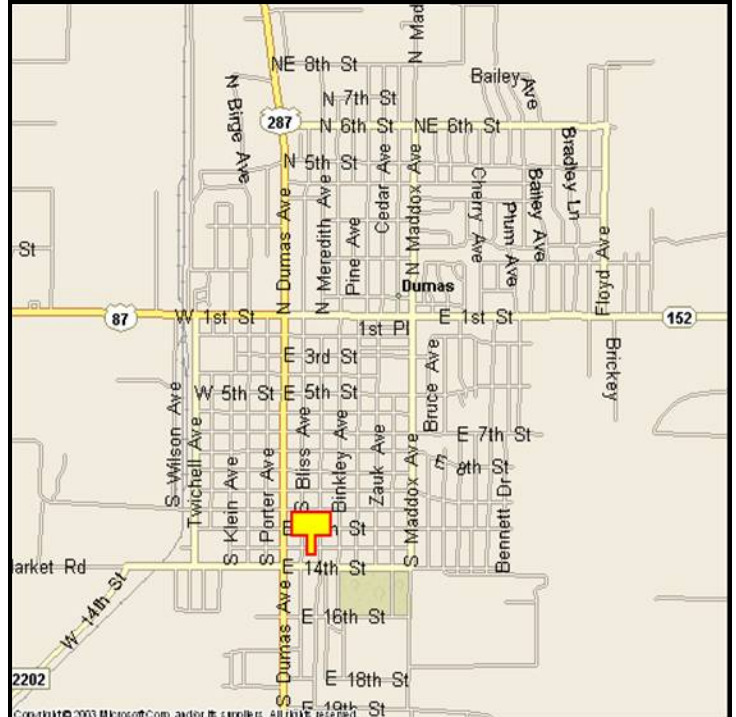

**DUMAS, MOORE COUNTY, TEXAS**

**MARKET:**

A 150 sq. ft. billboard located very near the pavement and slow moving, northbound US 287 traffic. Great for US 287, US 87 and local Dumas traffic.

**LOCATION:**

@ 13th Street - Dumas

**HIGHWAY:**

287

**ORIENTATION:**

Side of Pavement - East  
For Traffic - Northbound

**FACE:**

Position - Right Read  
Size - 10' H x 15' W  
Illuminated - No

**TERM:**

12, 24 & 36 Months

**GPS:**

Latitude: 35.8517  
Longitude: -101.9731

**WEEKLY IMPRESSIONS:**

126,200

**PANEL ID:**

TMO-5A

For More Information, Please Call