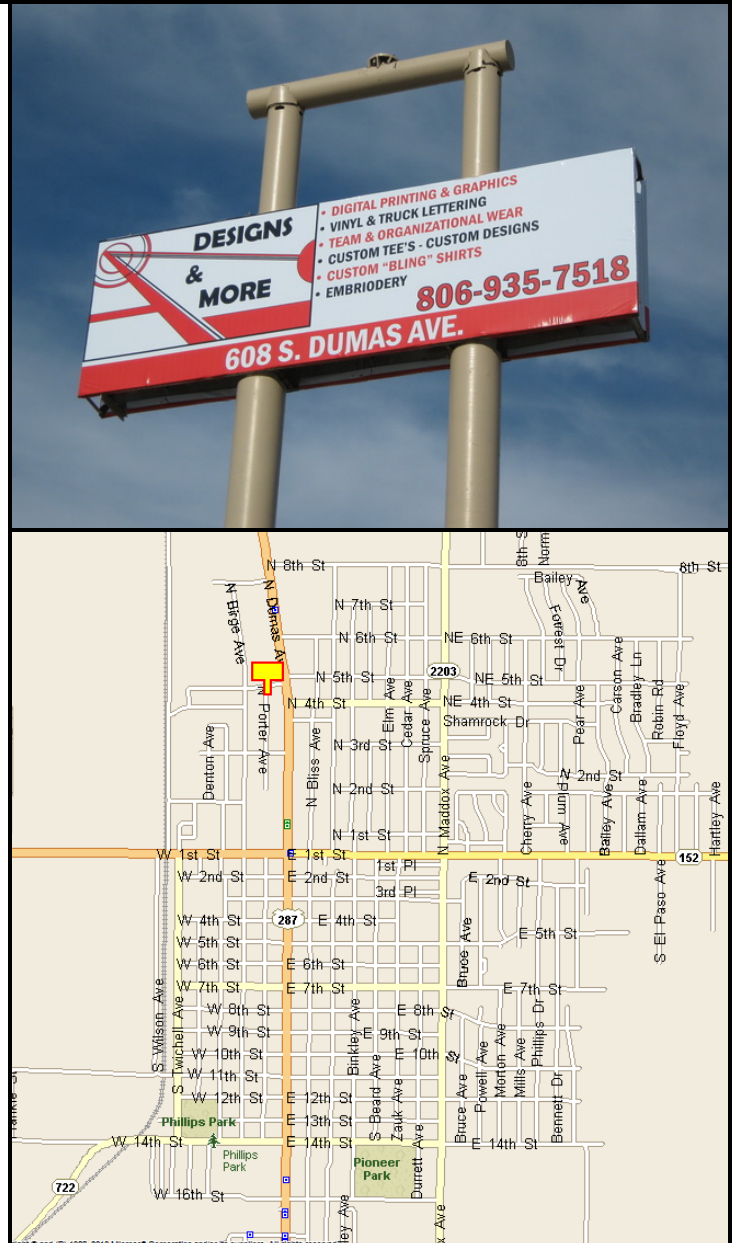

PANEL ID:

TMO-21B

For More Information, Please Call

877.583.3801

E-mail - sales@lookoutdoor.biz