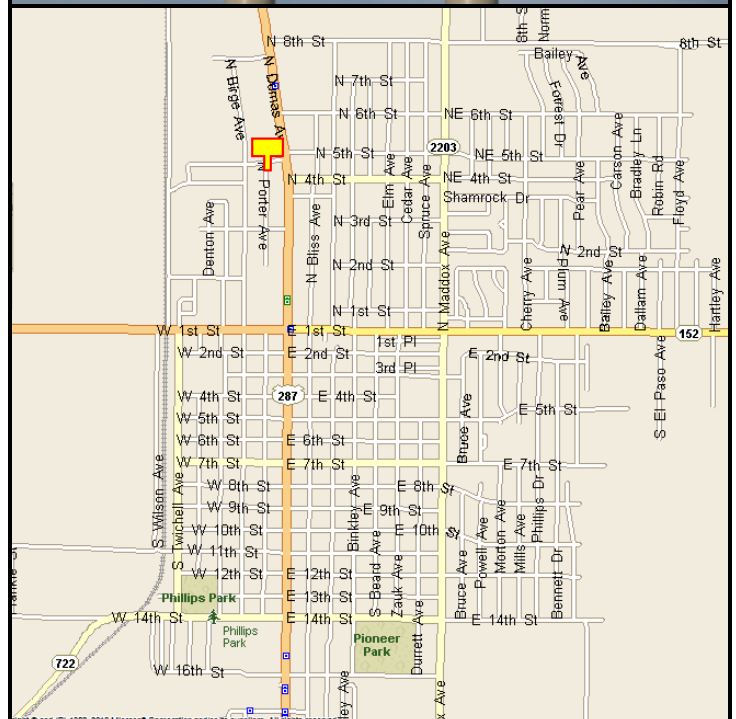

PANEL ID:

TMO-21B

For More Information, Please Call

877.583.3801

E-mail - sales@lookoutdoor.biz