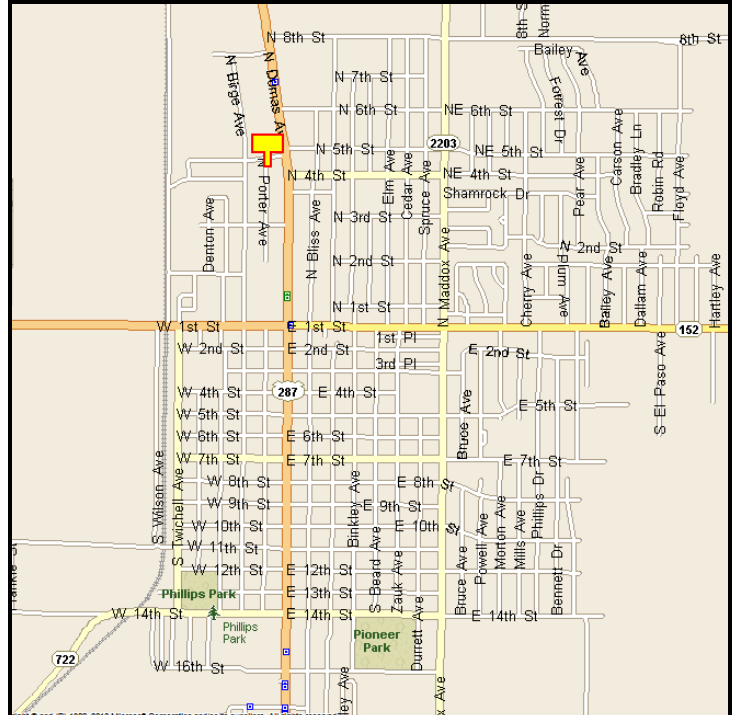

PANEL ID:

TMO-21A

For More Information, Please Call

877.583.3801

E-mail - sales@lookoutdoor.biz