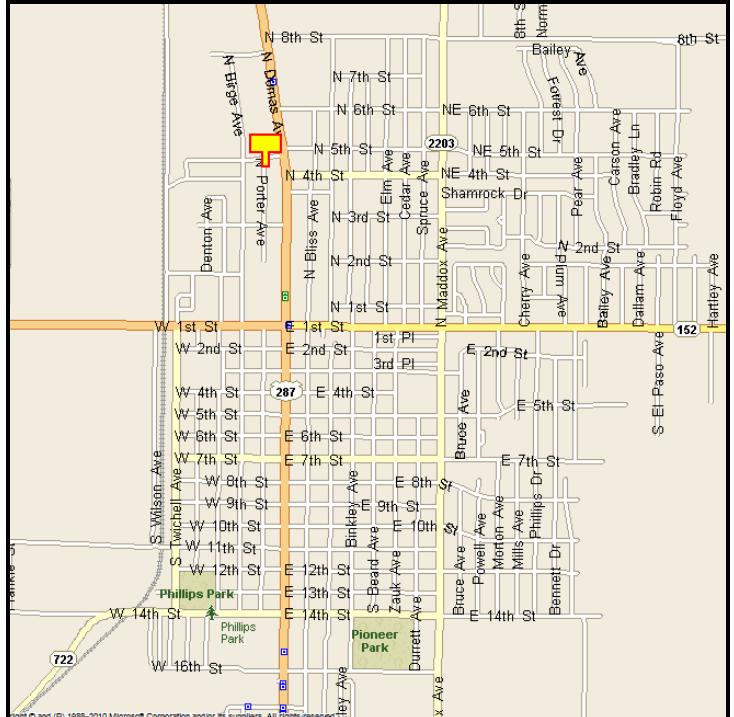

PANEL ID:

TMO-21A

For More Information, Please Call

877.583.3801

E-mail - sales@lookoutdoor.biz