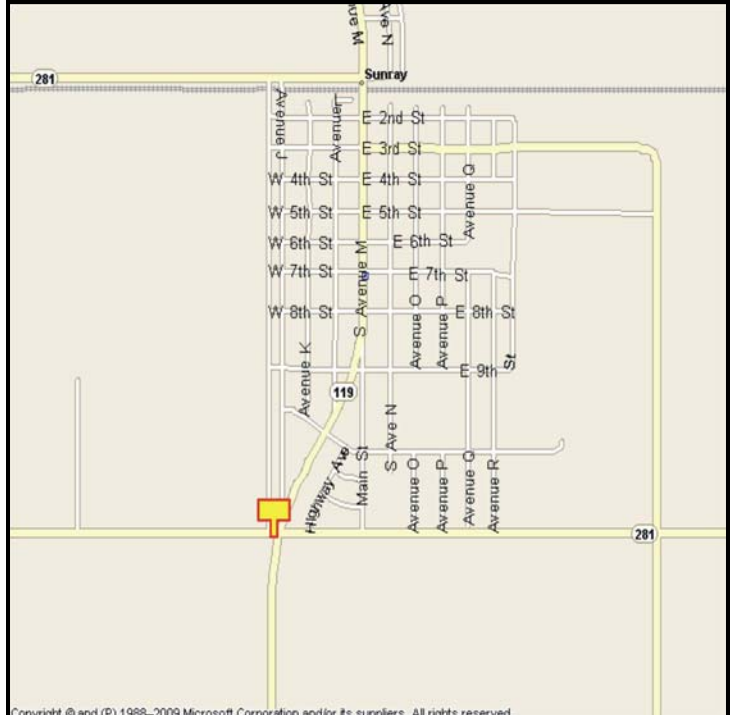

PANEL ID:

TMO-20

For More Information, Please Call

877.583.3801

E-mail - sales@lookoutdoor.biz