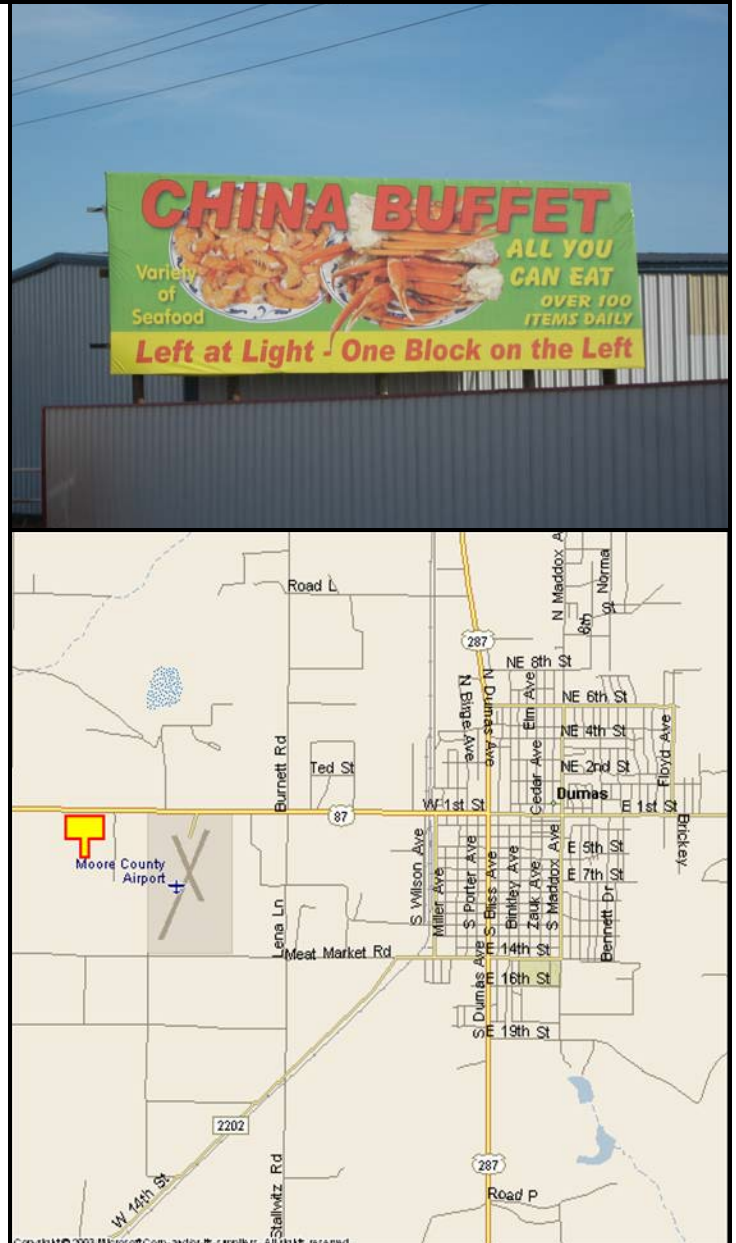

PANEL ID:

TMO-2

For More Information, Please Call

877.583.3801

E-mail - sales@lookoutdoor.biz