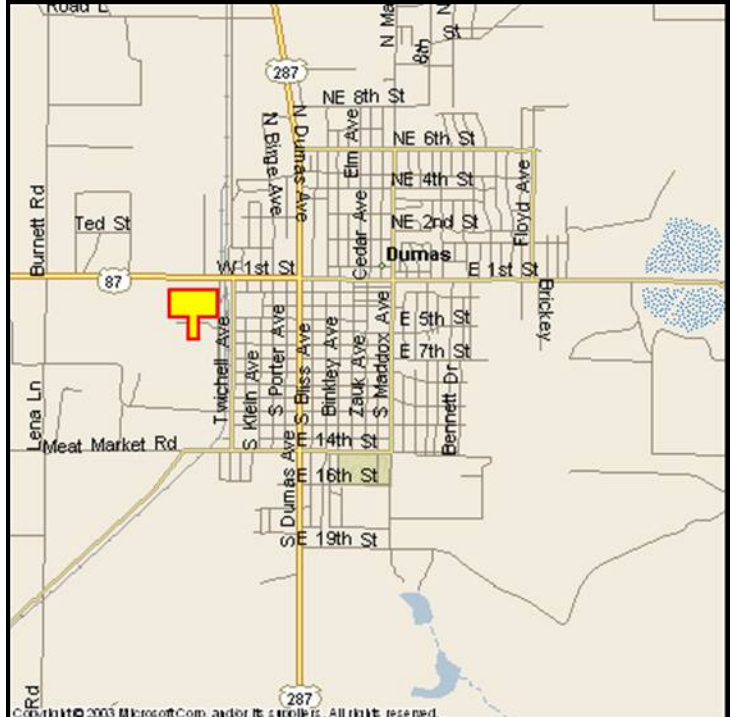

DUMAS, MOORE COUNTY, TEXAS

MARKET:

Warning....heavy Dallas to Denver traffic! This billboard is located at the west limits of Dumas along US 87 for travelers from New Mexico and Colorado.

LOCATION:

West limits of Dumas

HIGHWAY:

87

ORIENTATION:

Side of Pavement - South
For Traffic - Westbound

FACE:

Position - Cross Read
Size - 10' H x 28' W
Illuminated - Yes

TERM:

12, 24 & 36 Months

GPS:

Latitude: 35.8651
Longitude: -101.9825

WEEKLY IMPRESSIONS:

41,600

PANEL ID:

TMO-1B

For More Information, Please Call

877.583.3801