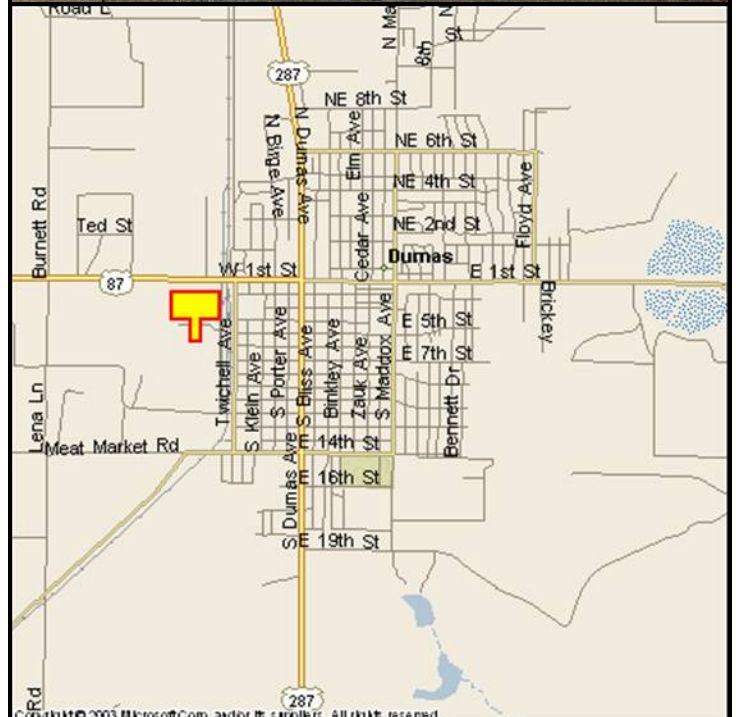

DUMAS, MOORE COUNTY, TEXAS

MARKET:

Warning....heavy Dallas to Denver traffic! This billboard is located at the west limits of Dumas along US 87 for travelers to New Mexico and Colorado.

LOCATION:

West limits of Dumas

HIGHWAY:

87

ORIENTATION:

Side of Pavement - South
For Traffic - Eastbound

FACE:

Position - Right Read
Size - 10' H x 28' W
Illuminated - Yes

TERM:

12, 24 & 36 Months

GPS:

Latitude: 35.8651
Longitude: -101.9825

WEEKLY IMPRESSIONS:

41,600

PANEL ID:

TMO-1A

For More Information, Please Call

877.583.3801