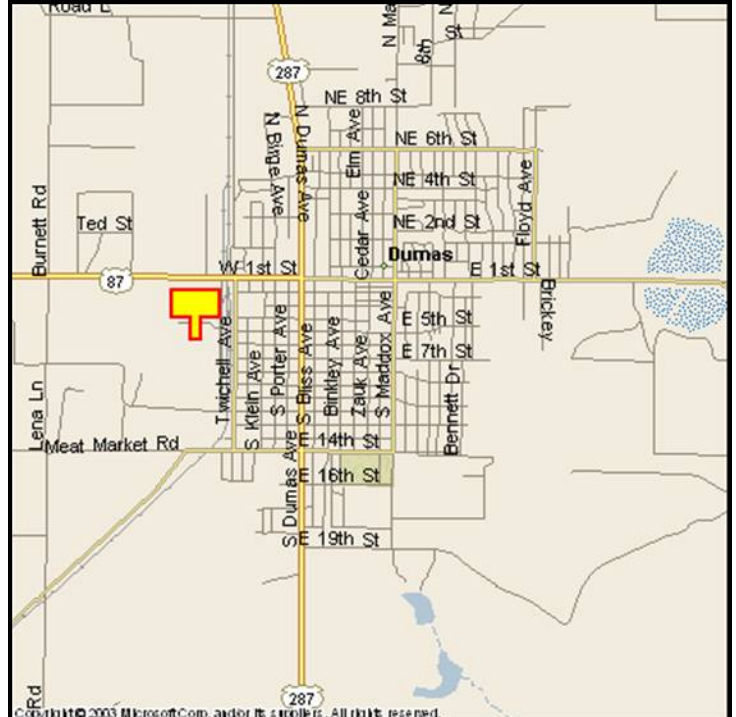

DUMAS, MOORE COUNTY, TEXAS

MARKET:

Warning....heavy Dallas to Denver traffic! This billboard is located at the west limits of Dumas along US 87 for travelers to New Mexico and Colorado.

LOCATION:

West limits of Dumas

HIGHWAY:

87

ORIENTATION:

Side of Pavement - South
For Traffic - Eastbound

FACE:

Position - Right Read
Size - 10' H x 28' W
Illuminated - Yes

TERM:

12, 24 & 36 Months

GPS:

Latitude: 35.8651
Longitude: -101.9825

WEEKLY IMPRESSIONS:

41,600

PANEL ID:

TMO-1A

For More Information, Please Call

877.583.3801