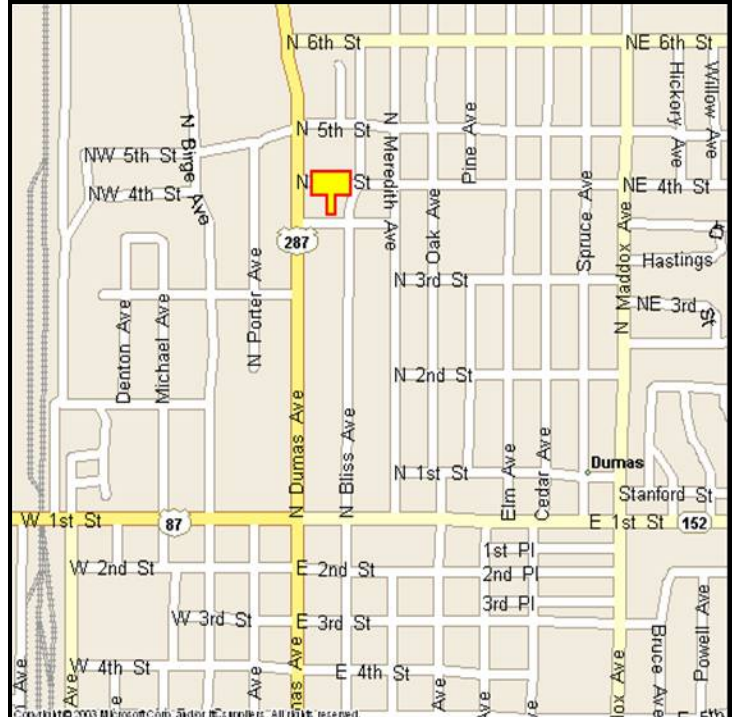

DUMAS, MOORE COUNTY, TEXAS

MARKET:

Affordable, full-color billboard with exposure to thousands of consumers daily. Located on north Dumas Avenue showcasing your business to heavy southbound US 287 traffic.

LOCATION:

308 N. Dumas Avenue

HIGHWAY:

287

ORIENTATION:

Side of Pavement - East
For Traffic - Southbound

FACE:

Position - Cross Read
Size - 6' H x 12' W
Illuminated - No

TERM:

12, 24 & 36 Months

GPS:

Latitude: 35.8709
Longitude: -101.9728

WEEKLY IMPRESSIONS:

116,300

PANEL ID:

TMO-19B