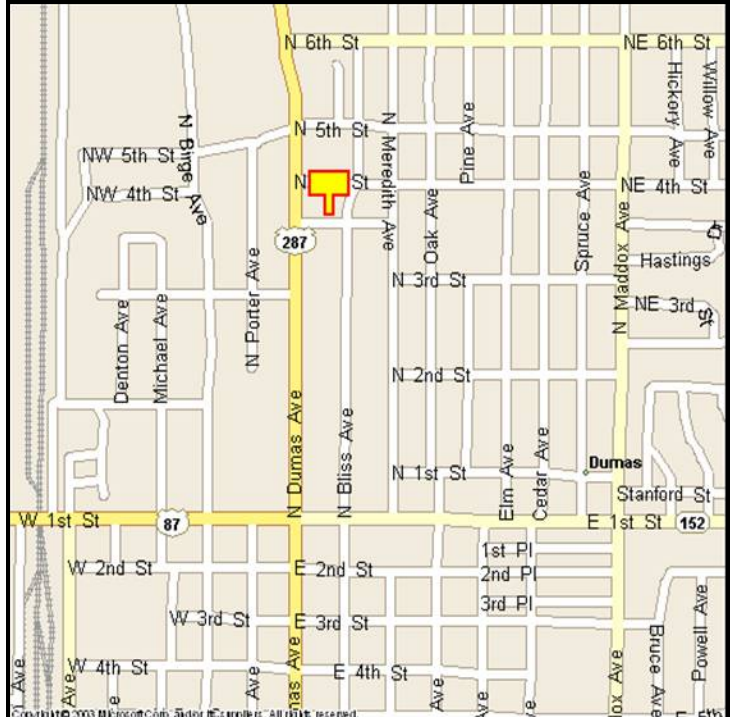

DUMAS, MOORE COUNTY, TEXAS

MARKET:

Affordable, full-color billboard with exposure to thousands of consumers daily. Located on north Dumas Avenue showcasing your business to heavy southbound US 287 traffic.

LOCATION:

308 N. Dumas Avenue

HIGHWAY:

287

ORIENTATION:

Side of Pavement - East
For Traffic - Southbound

FACE:

Position - Cross Read
Size - 6' H x 12' W
Illuminated - No

TERM:

12, 24 & 36 Months

GPS:

Latitude: 35.8709
Longitude: -101.9728

WEEKLY IMPRESSIONS:

116,300

PANEL ID:

TMO-19B