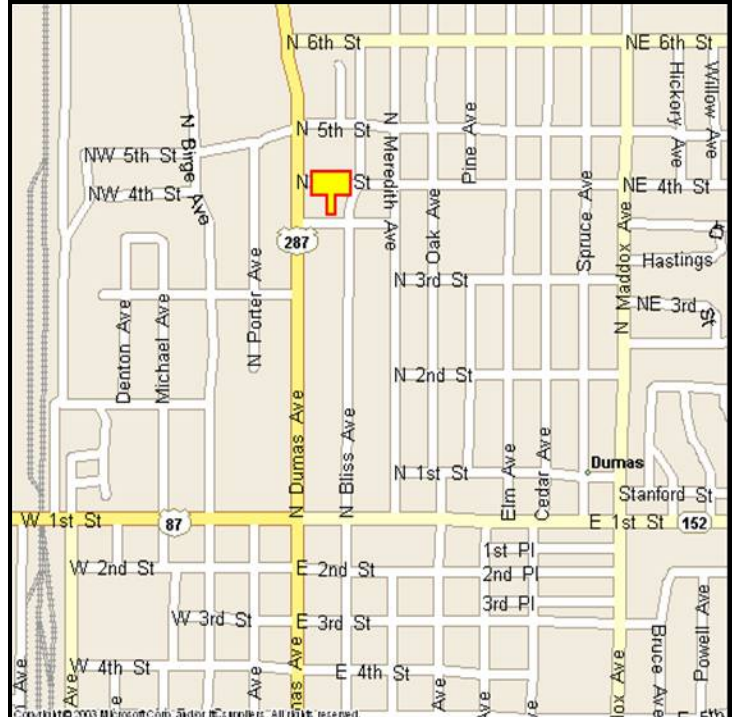

PANEL ID:

TMO-19A

For More Information, Please Call

877.583.3801

E-mail - sales@lookoutdoor.biz