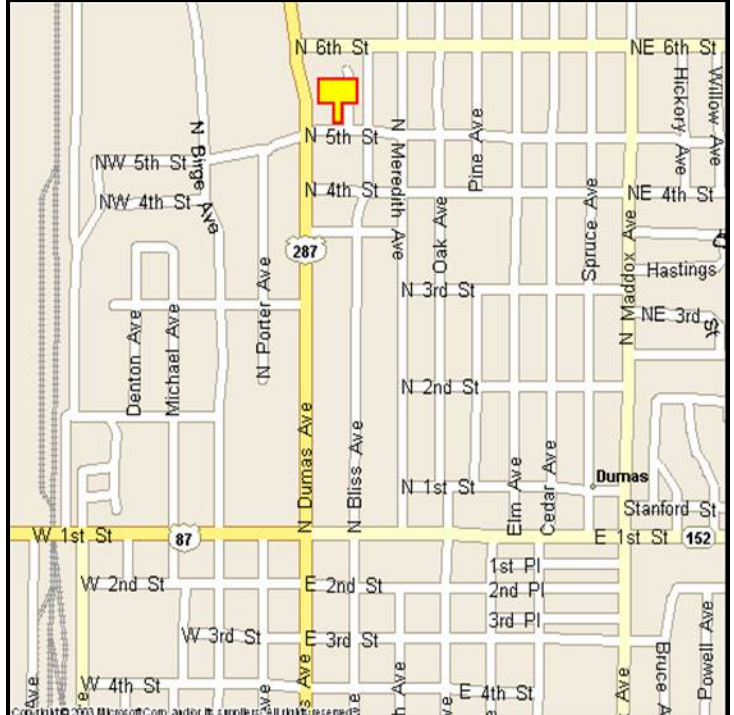

DUMAS, MOORE COUNTY, TEXAS

MARKET:

Affordable, full-color billboard with exposure to thousands of consumers daily. Located on north Dumas Avenue showcasing your business to heavy southbound US 287 traffic.

LOCATION:

75' North of N. 5th Street - Dumas

HIGHWAY:

287

ORIENTATION:

Side of Pavement - East
For Traffic - Southbound

FACE:

Position - Cross Read
Size - 6' H x 12' W
Illuminated - No

TERM:

12, 24 & 36 Months

GPS:

Latitude: 35.8750
Longitude: -101.9731

WEEKLY IMPRESSIONS:

116,300

PANEL ID:

TMO-18B