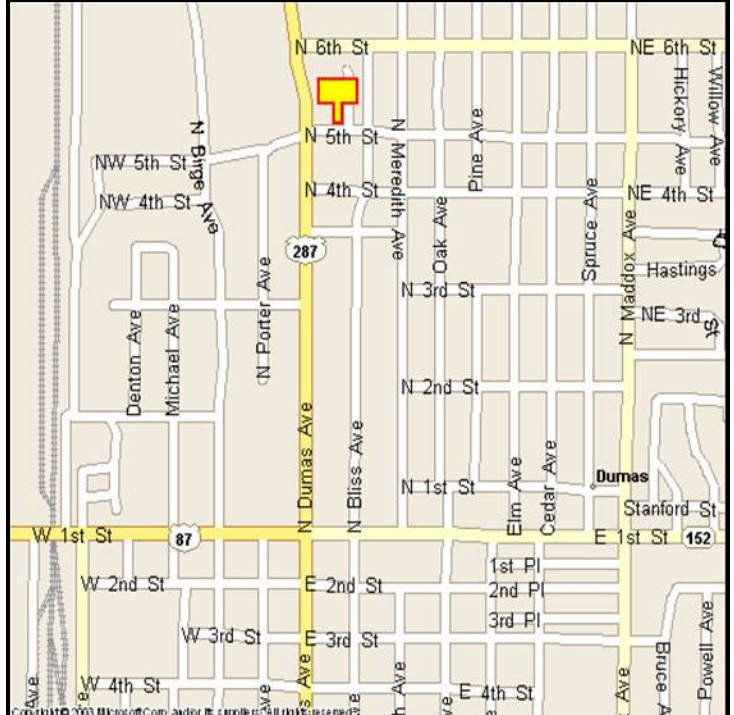

PANEL ID:

TMO-18B

For More Information, Please Call

877.583.3801

E-mail - sales@lookoutdoor.biz