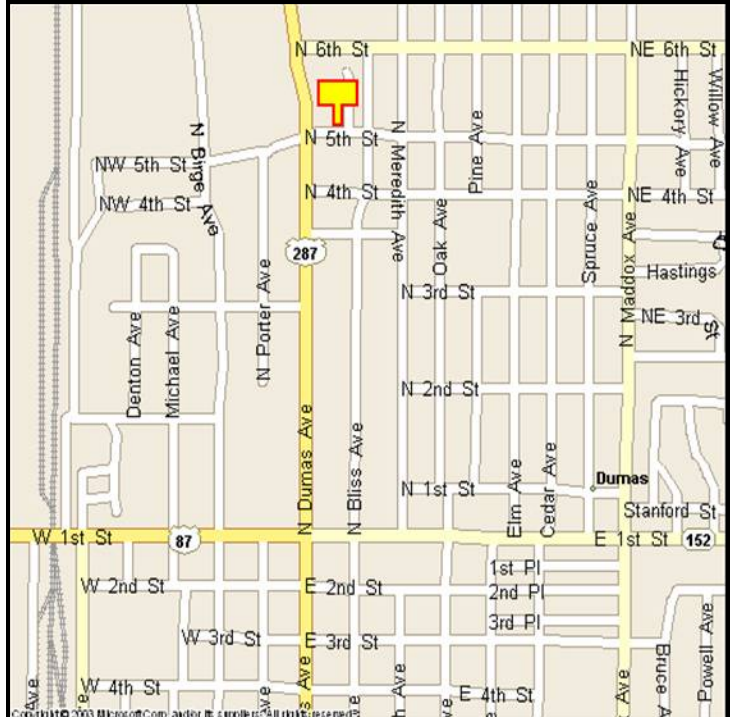

DUMAS, MOORE COUNTY, TEXAS

MARKET:

Affordable, full-color billboard with exposure to thousands of consumers daily. Located on north Dumas Avenue showcasing your business to heavy northbound US 287 traffic.

LOCATION:

75' North of N. 5th Street - Dumas

HIGHWAY:

287

ORIENTATION:

Side of Pavement - East
For Traffic - Northbound

FACE:

Position - Right Read
Size - 6' H x 12' W
Illuminated - No

TERM:

12, 24 & 36 Months

GPS:

Latitude: 35.8750
Longitude: -101.9731

WEEKLY IMPRESSIONS:

116,300

PANEL ID:

TMO-18A