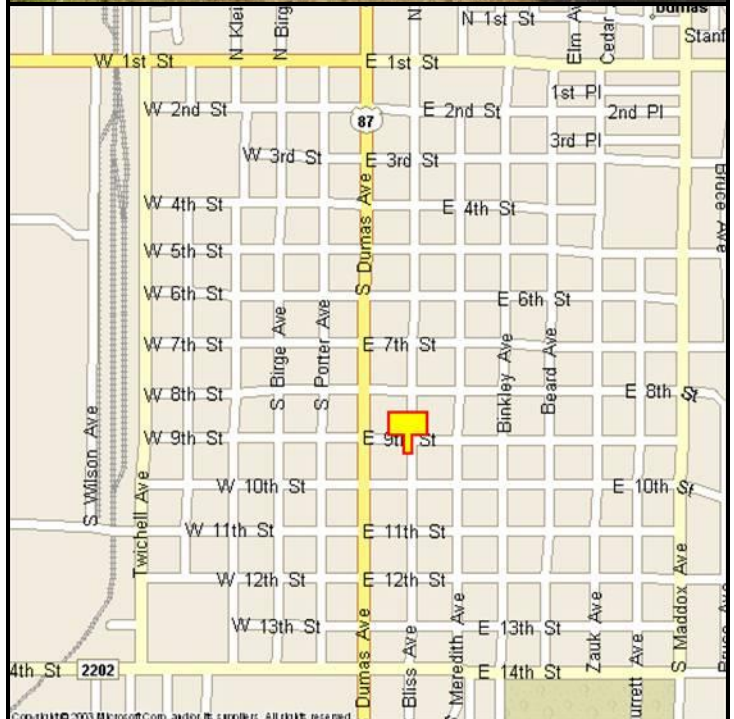

DUMAS, MOORE COUNTY, TEXAS

MARKET:

Affordable, full-color billboard exposure to thousands of local consumers daily. Smartly located across from courthouse and near financial institutions and many other businesses.

LOCATION:

800 Bliss - Dumas

HIGHWAY:

ORIENTATION:

Side of Pavement - West
For Traffic - Southbound

FACE:

Position - Right Read
Size - 6' H x 12' W
Illuminated - No

TERM:

12, 24 & 36 Months

GPS:

Latitude: 35.8574
Longitude: -101.9720

WEEKLY IMPRESSIONS:

4,000

PANEL ID:

TMO-15A

For More Information, Please Call