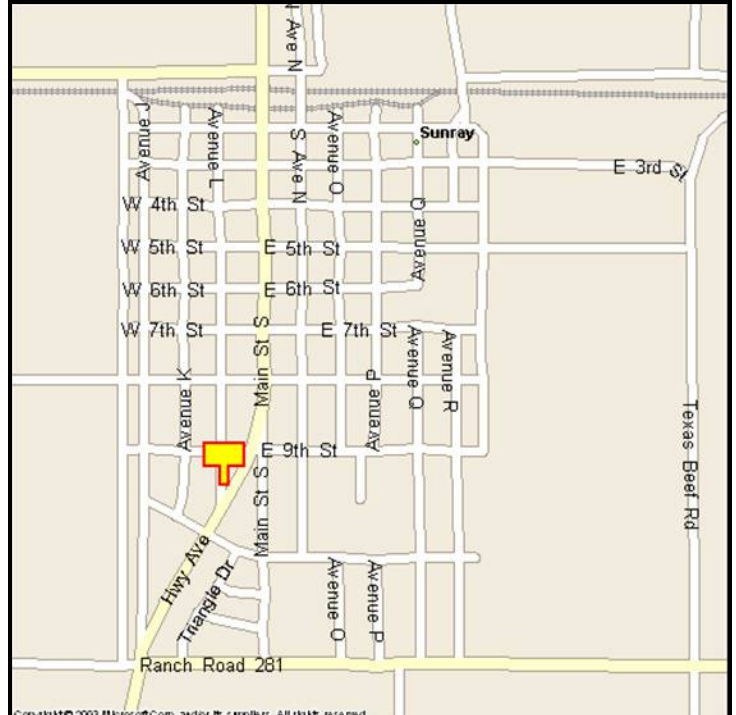

SUNRAY, MOORE COUNTY, TEXAS

MARKET:

This billboard has “can’t miss” visibility to all travelers entering Sunray from the south. Great for travelers back and forth to Dumas—plus local traffic.

LOCATION:

@ Avenue L - Sunray

HIGHWAY:

FM 119

ORIENTATION:

Side of Pavement - East
For Traffic - Southbound

FACE:

Position - Cross Read
Size - 8' H x 16' W
Illuminated - No

TERM:

12, 24 & 36 Months

GPS:

Latitude: 36.0137
Longitude: -101.8257

WEEKLY IMPRESSIONS:

44,600

PANEL ID:

TMO-14B

For More Information, Please Call

877.583.3801