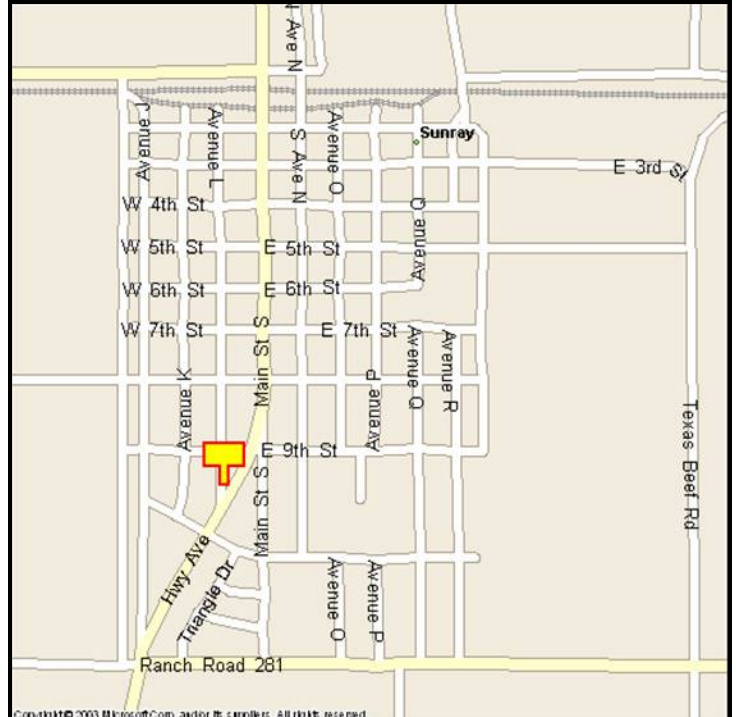

SUNRAY, MOORE COUNTY, TEXAS

MARKET:

This billboard has “can’t miss” visibility to all travelers leaving Sunray to the south. Great for travelers back and forth to Dumas—plus local traffic.

LOCATION:

@ Avenue L - Sunray

HIGHWAY:

FM 119

ORIENTATION:

Side of Pavement - East
For Traffic - Northbound

FACE:

Position - Right Read
Size - 8' H x 16' W
Illuminated - No

TERM:

12, 24 & 36 Months

GPS:

Latitude: 36.0137
Longitude: -101.8257

WEEKLY IMPRESSIONS:

44,600

PANEL ID:

TMO-14A

For More Information, Please Call

877.583.3801