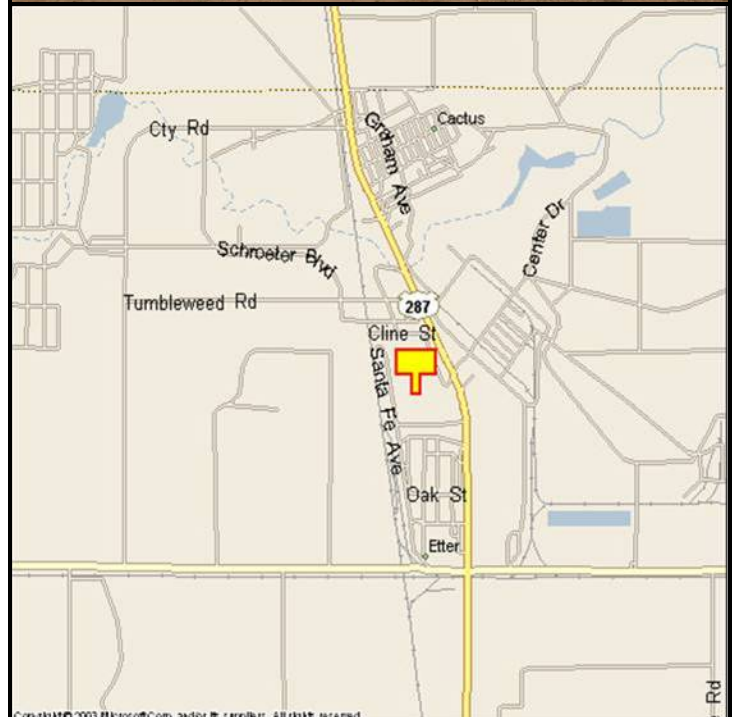

PANEL ID:

TMO-12C (Top)
TMO-12D (Bottom)

For More Information, Please Call
877.583.3801

E-mail - sales@lookoutdoor.biz