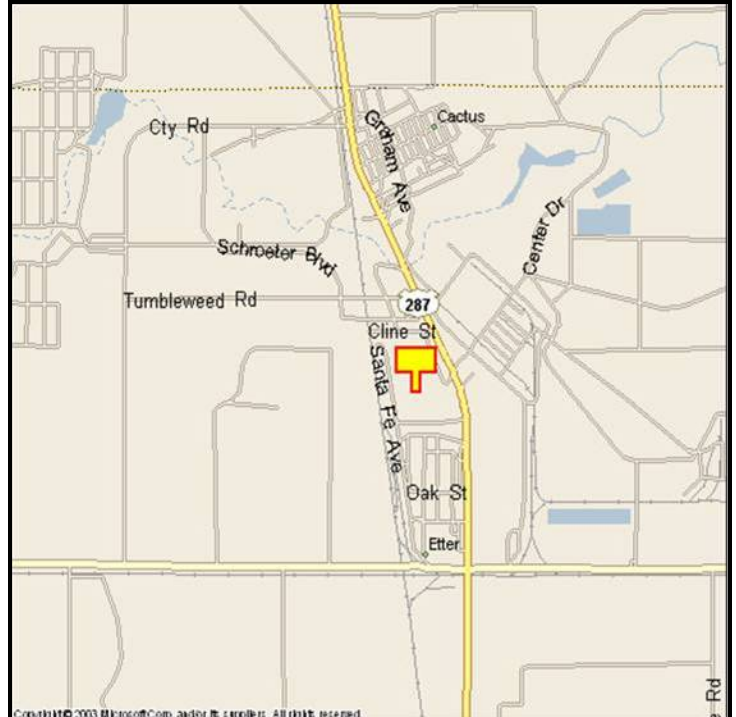

PANEL ID:

TMO-12C (Top)
TMO-12D (Bottom)

For More Information, Please Call
877.583.3801

E-mail - sales@lookoutdoor.biz