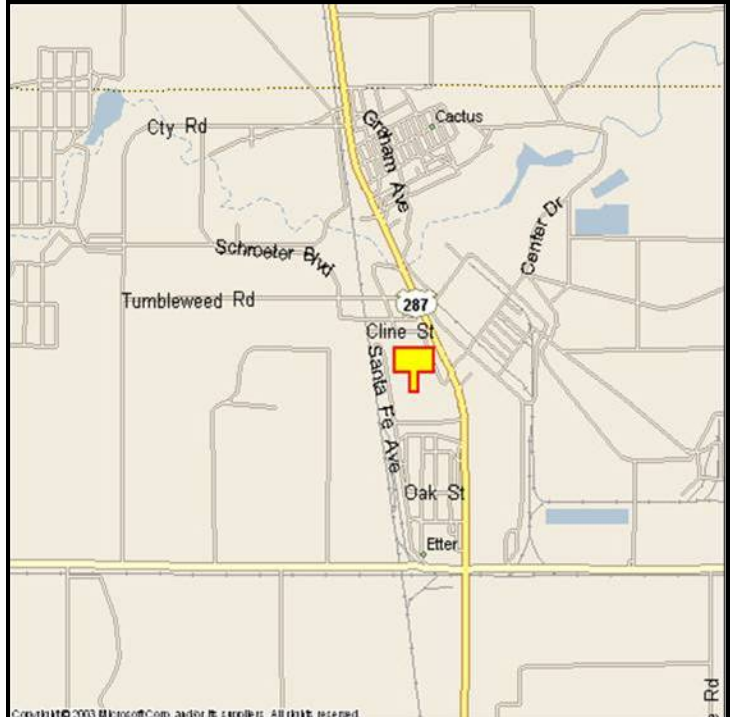

PANEL ID:

TMO-12A (Top)
TMO-12B (Bottom)

For More Information, Please Call

877.583.3801

E-mail - sales@lookoutdoor.biz