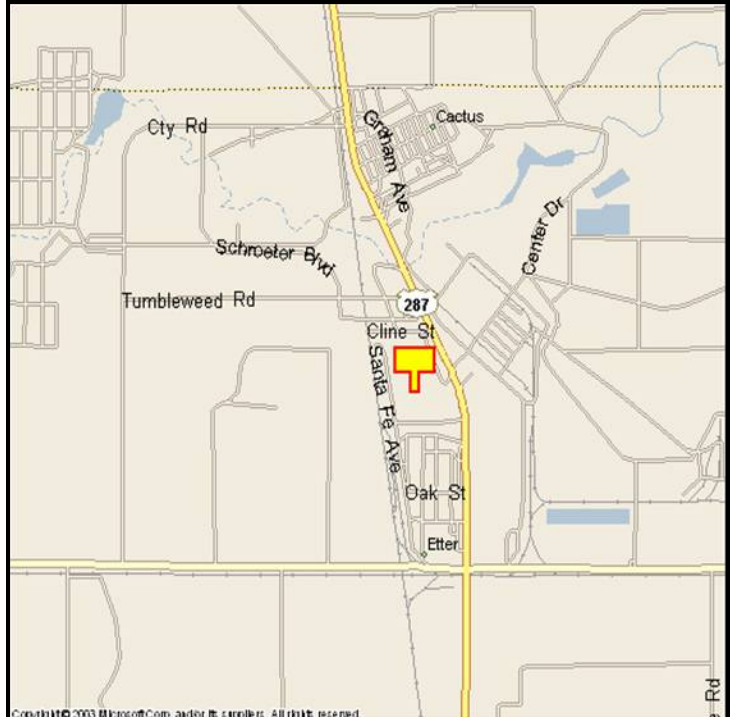

**CACTUS, MOORE COUNTY, TEXAS**

**MARKET:**

A new, all-steel billboard for northbound traffic on US 287 to Oklahoma, Colorado and Kansas, tremendous traffic counts and huge big truck traffic and meat packing plant worker traffic.

**LOCATION:**

1 mile North of JCT 281 - Cactus

**HIGHWAY:**

287

**ORIENTATION:**

Side of Pavement - West  
For Traffic - Northbound

**FACE:**

Position - Cross Read  
Size - 10' H x 32' W  
Illuminated - Yes

**TERM:**

12, 24 & 36 Months

**GPS:**

Latitude: 36.0426  
Longitude: -102.0021

**WEEKLY IMPRESSIONS:**

76,200

**PANEL ID:**

TMO-11C (Top)  
TMO-11D (Bottom)