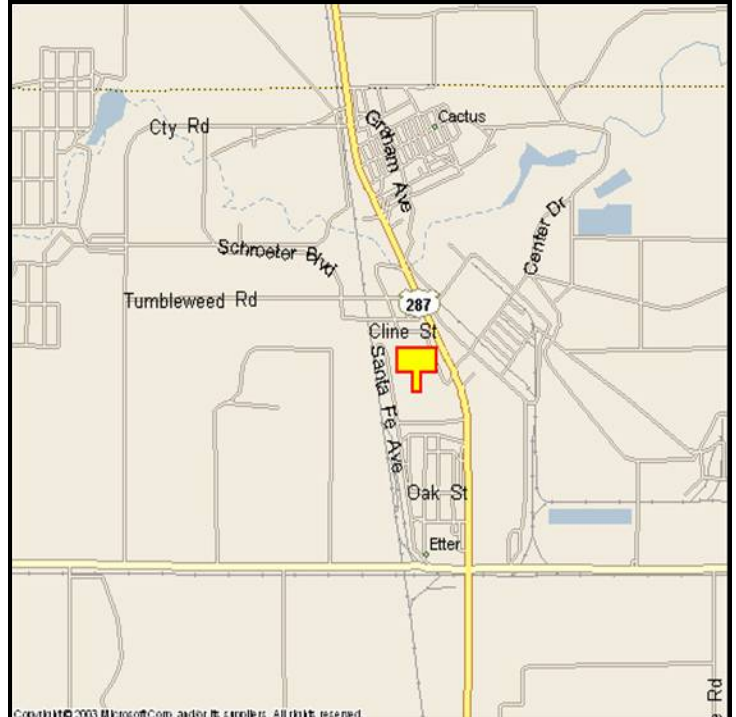

CACTUS, MOORE COUNTY, TEXAS

MARKET:

A new, all-steel billboard for northbound traffic on US 287 to Oklahoma, Colorado and Kansas, tremendous traffic counts and huge big truck traffic and meat packing plant worker traffic.

LOCATION:

1 mile North of JCT 281 - Cactus

HIGHWAY:

287

ORIENTATION:

Side of Pavement - West
For Traffic - Northbound

FACE:

Position - Cross Read
Size - 10' H x 32' W
Illuminated - Yes

TERM:

12, 24 & 36 Months

GPS:

Latitude: 36.0426
Longitude: -102.0021

WEEKLY IMPRESSIONS:

76,200

PANEL ID:

TMO-11C (Top)
TMO-11D (Bottom)