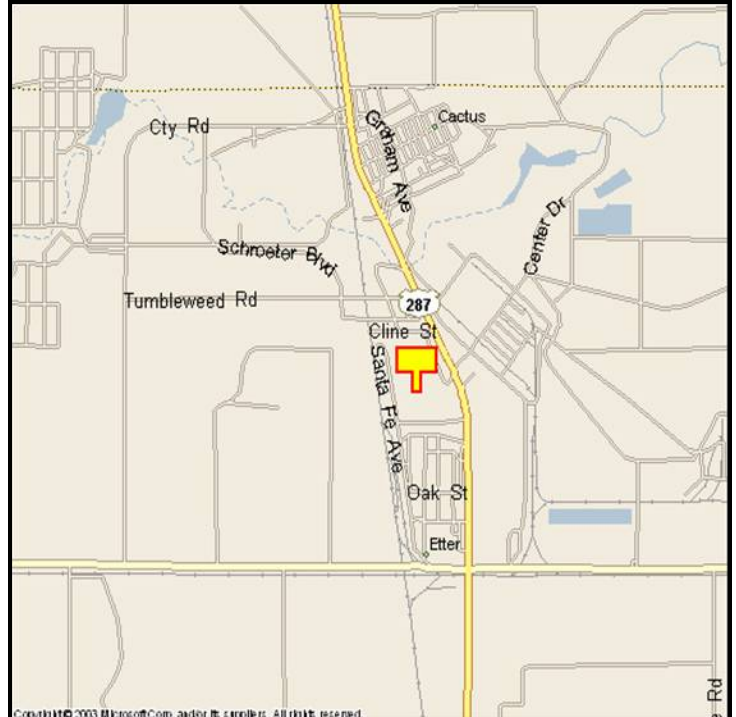

PANEL ID:

TMO-11A (Top)
TMO-11B (Bottom)

For More Information, Please Call

877.583.3801

E-mail - sales@lookoutdoor.biz