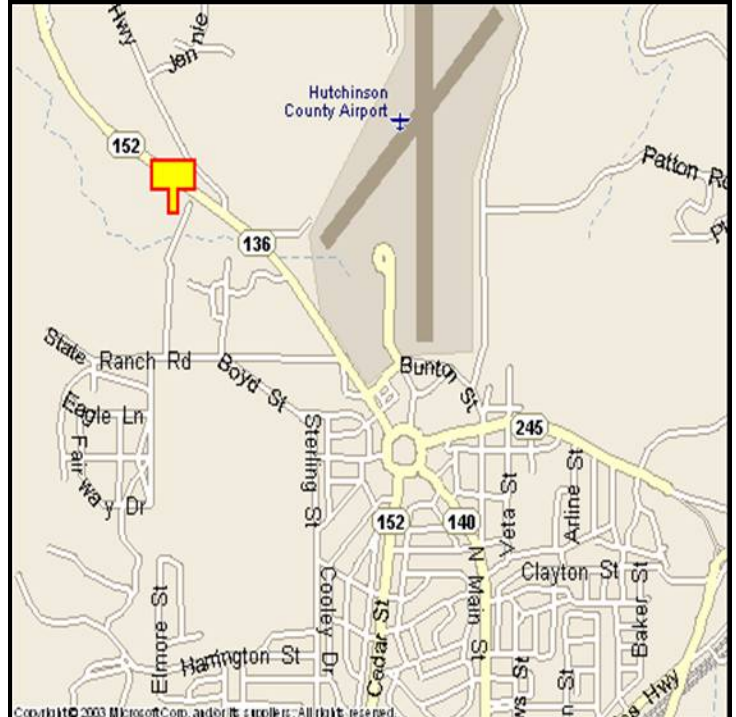

PANEL ID:

THU-6

For More Information, Please Call

877.583.3801

E-mail - sales@lookoutdoor.biz