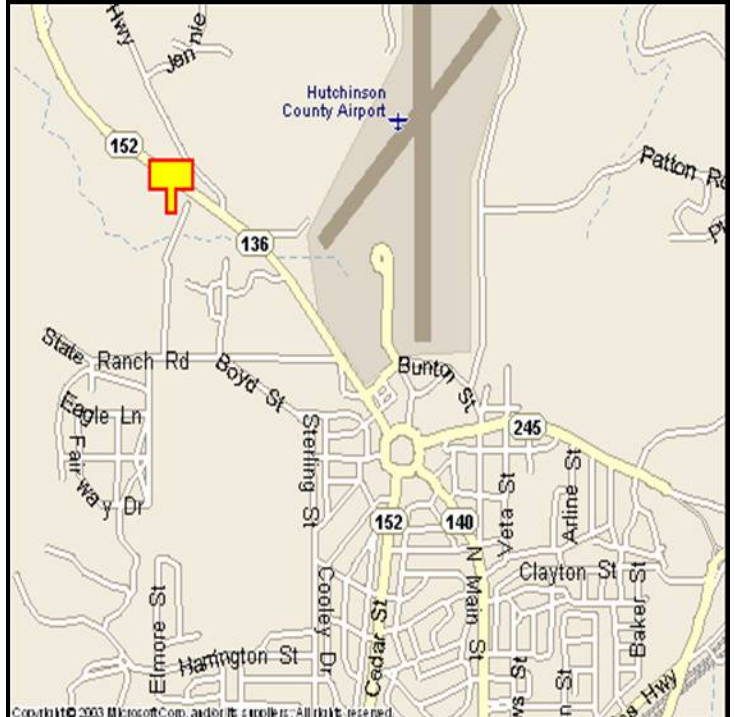

PANEL ID:

THU-6

For More Information, Please Call

877.583.3801

E-mail - sales@lookoutdoor.biz