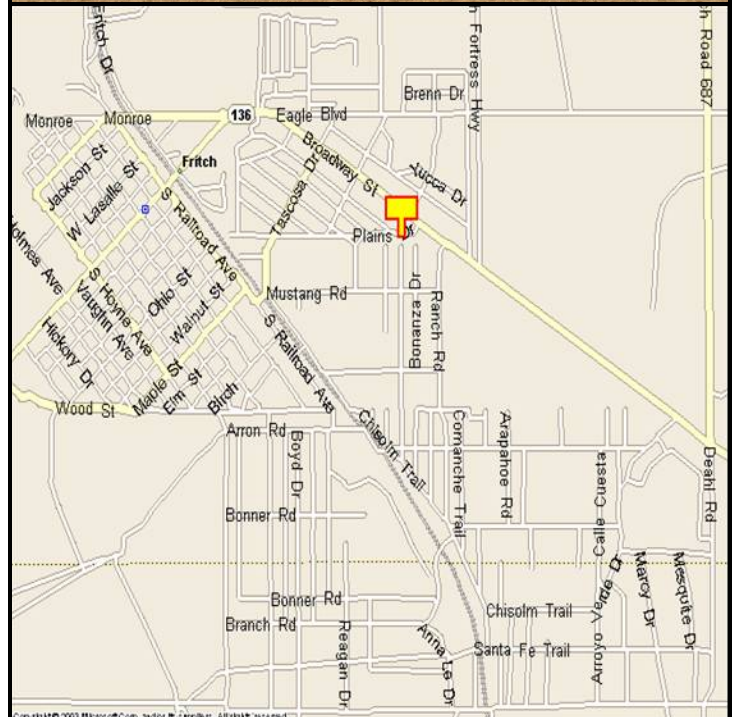

PANEL ID:

THU-5C (Top)
THU-5D (Bottom)

For More Information, Please Call

877.583.3801

E-mail - sales@lookoutdoor.biz