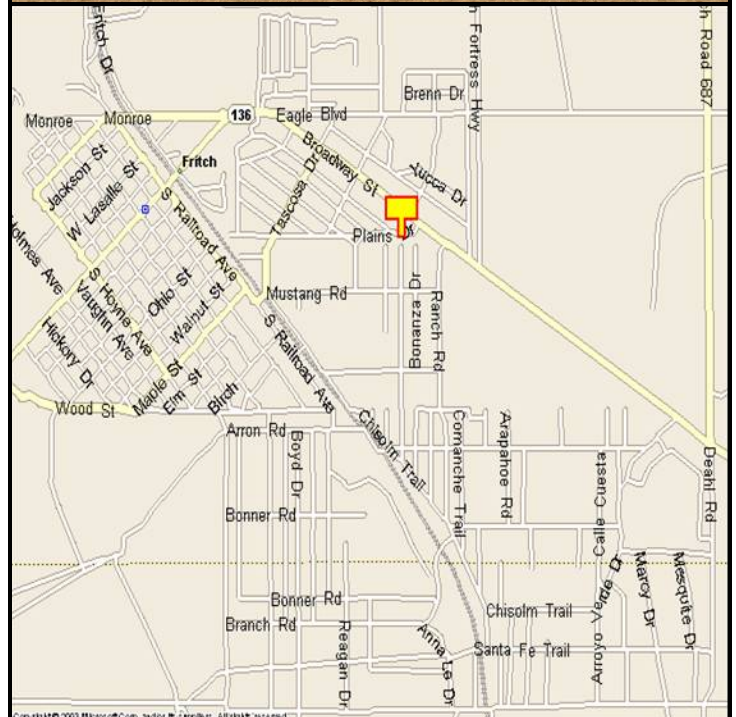

PANEL ID:

THU-5C (Top)
THU-5D (Bottom)

For More Information, Please Call
877.583.3801

E-mail - sales@lookoutdoor.biz