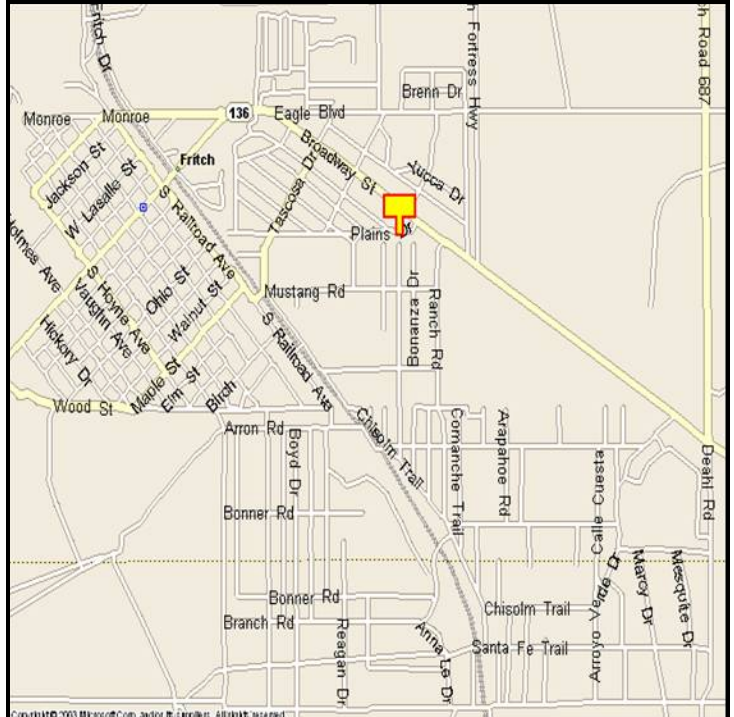

**FRITCH, HUTCHINSON COUNTY, TEXAS**

**MARKET:**

Great small billboard for tons of county traffic along with travelers to Borger from Amarillo, Lake Meredith and Fritch.

**LOCATION:**

@ Plains Blvd - Fritch

**HIGHWAY:**

136

**ORIENTATION:**

Side of Pavement - South  
For Traffic - Eastbound

**FACE:**

Position - Right Read  
Size - 8' H x 12' W  
Illuminated - No

**TERM:**

12, 24 & 36 Months

**GPS:**

Latitude: 35.6405  
Longitude: -101.5815

**WEEKLY IMPRESSIONS:**

53,900

**PANEL ID:**

THU-5A (Top)  
THU-5B (Bottom)

For More Information, Please Call

877.583.3801