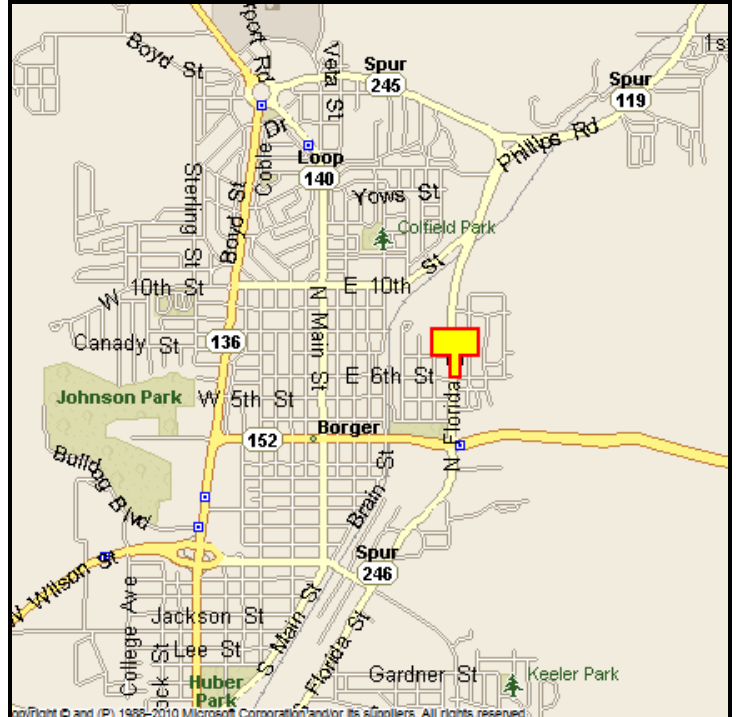

PANEL ID:

THU-36C (Top)
THU-36D (Bottom)

For More Information, Please Call

877.583.3801

E-mail - sales@lookoutdoor.biz