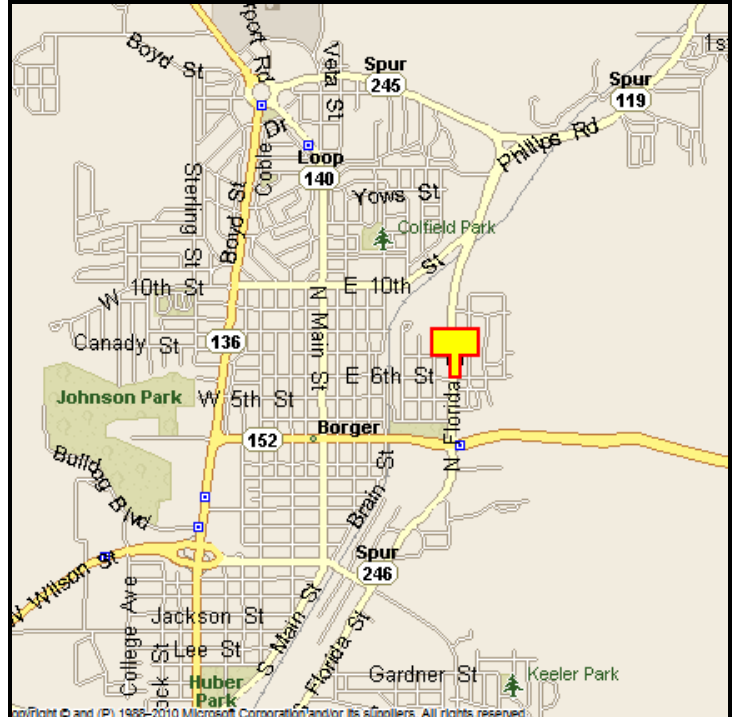

BORGER, HUTCHINSON COUNTY, TEXAS

MARKET:

Do business with The Real American Workforce?
1,000's of employees of Phillips 66, Chevron/Phillips
and many contracting companies drive by this
billboard daily as they enter and exit work!

LOCATION:

700 N. Florida - Borger

HIGHWAY:

ORIENTATION:

Side of Pavement - East
For Traffic - Northbound

FACE:

Position - Right Read
Size - 8' H x 16' W
Illuminated - No

TERM:

12, 24 & 36 Months

GPS:

Latitude: 35.6738
Longitude: -101.3804

WEEKLY IMPRESSIONS:

40,100

PANEL ID:

THU-36A (Top)
THU-36B (Bottom)

For More Information, Please Call