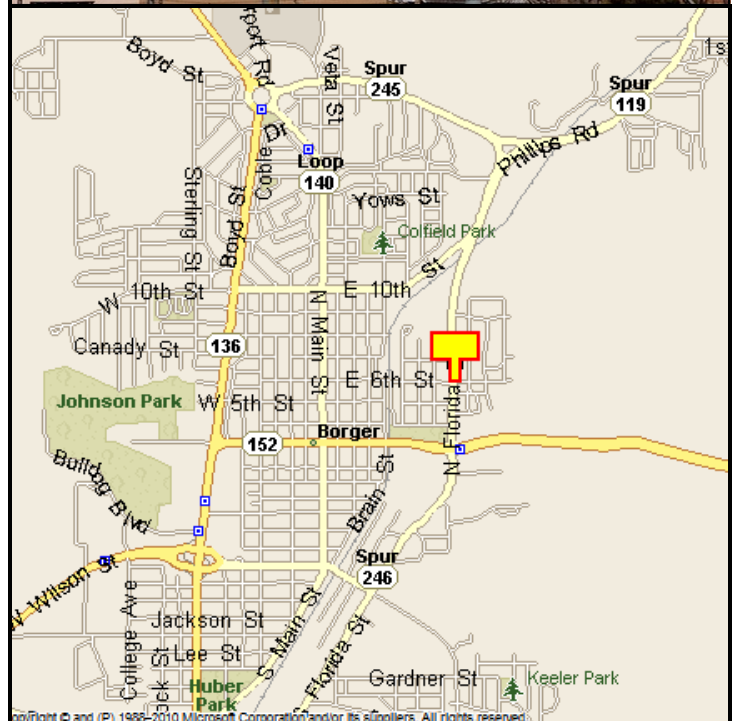

BORGER, HUTCHINSON COUNTY, TEXAS

MARKET:

Do business with The Real American Workforce?
1,000's of employees of Phillips 66, Chevron/Phillips
and many contracting companies drive by this
billboard daily as they enter and exit work!

LOCATION:

700 N. Florida - Borger

HIGHWAY:

ORIENTATION:

Side of Pavement - East
For Traffic - Northbound

FACE:

Position - Right Read
Size - 8' H x 16' W
Illuminated - No

TERM:

12, 24 & 36 Months

GPS:

Latitude: 35.6738
Longitude: -101.3804

WEEKLY IMPRESSIONS:

40,100

PANEL ID:

THU-36A (Top)
THU-36B (Bottom)

For More Information, Please Call