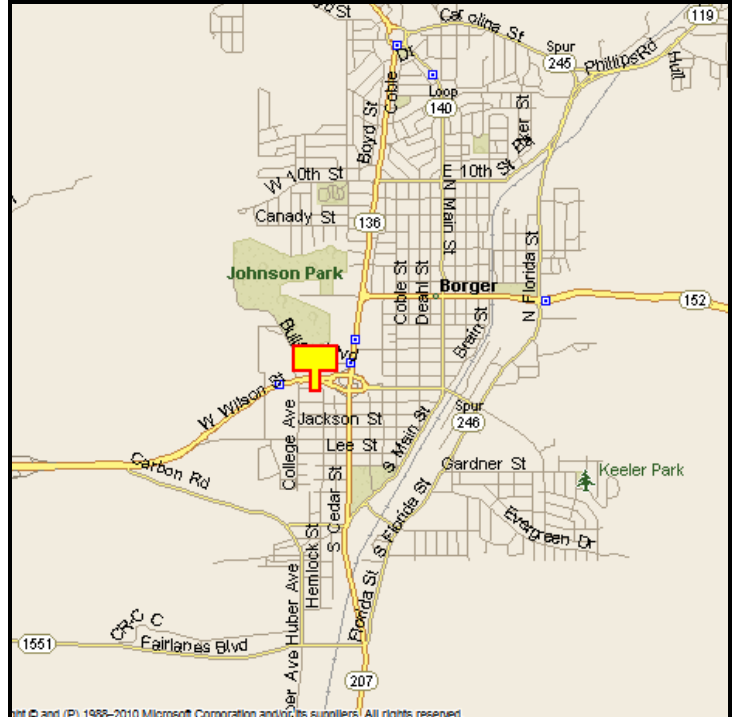

BORGER, HUTCHINSON COUNTY, TEXAS

MARKET:

The “FLAGSHIP” billboard in Borger and the northern Texas Panhandle. If you have coverage with this board, you won’t need any others.

LOCATION:

0.1 mile West of cloverleaf - Borger

HIGHWAY:

136

ORIENTATION:

Side of Pavement - North
For Traffic - Eastbound

FACE:

Position - Cross Read
Size - 14' H x 48' W
Illuminated - Yes

TERM:

12, 24 & 36 Months

GPS:

Latitude: 35.6618
Longitude: -101.4024

WEEKLY IMPRESSIONS:

130,600

PANEL ID:

THU-35B

For More Information, Please Call

877.583.3801