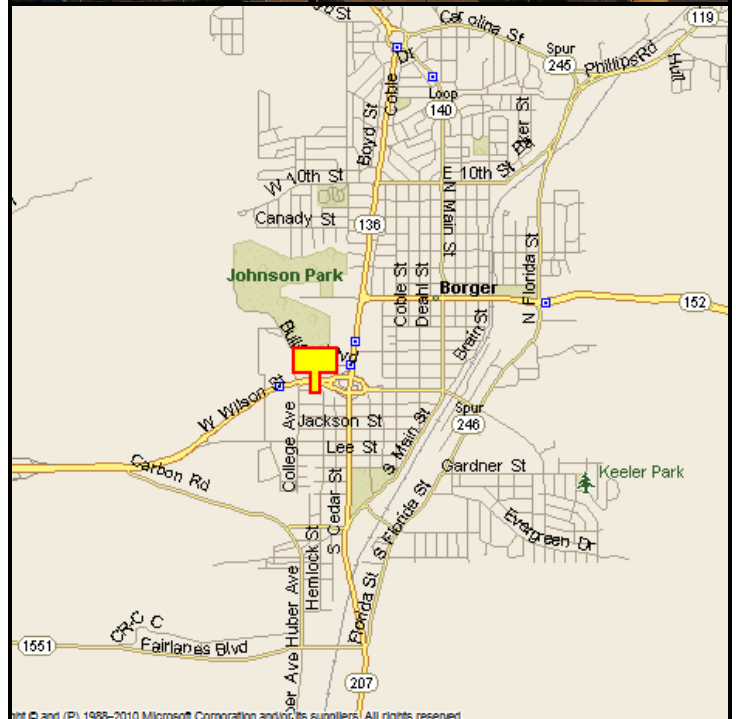

**BORGER, HUTCHINSON COUNTY, TEXAS**

**MARKET:**

The “FLAGSHIP” billboard in Borger and the northern Texas Panhandle. If you have coverage with this board, you won’t need any others.

**LOCATION:**

0.1 mile West of cloverleaf - Borger

**HIGHWAY:**

136

**ORIENTATION:**

Side of Pavement - North  
For Traffic - Eastbound

**FACE:**

Position - Cross Read  
Size - 14' H x 48' W  
Illuminated - Yes

**TERM:**

12, 24 & 36 Months

**GPS:**

Latitude: 35.6618  
Longitude: -101.4024

**WEEKLY IMPRESSIONS:**

130,600

**PANEL ID:**

THU-35B

For More Information, Please Call

877.583.3801