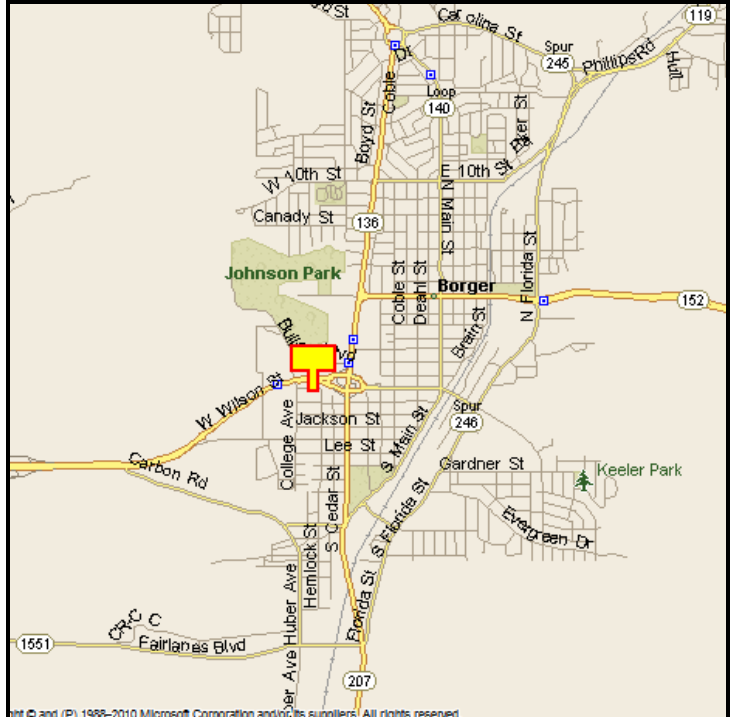

BORGER, HUTCHINSON COUNTY, TEXAS

MARKET:

The "FLAGSHIP" billboard in Borger and the northern Texas Panhandle. If you have coverage with this board, you won't need any others.

LOCATION:

0.1 mile West of cloverleaf - Borger

HIGHWAY:

136

ORIENTATION:

Side of Pavement - North
For Traffic - Westbound

FACE:

Position - Right Read
Size - 14' H x 48' W
Illuminated - Yes

TERM:

12, 24 & 36 Months

GPS:

Latitude: 35.6618
Longitude: -101.4024

WEEKLY IMPRESSIONS:

130,600

PANEL ID:

THU-35A

For More Information, Please Call

877.583.3801