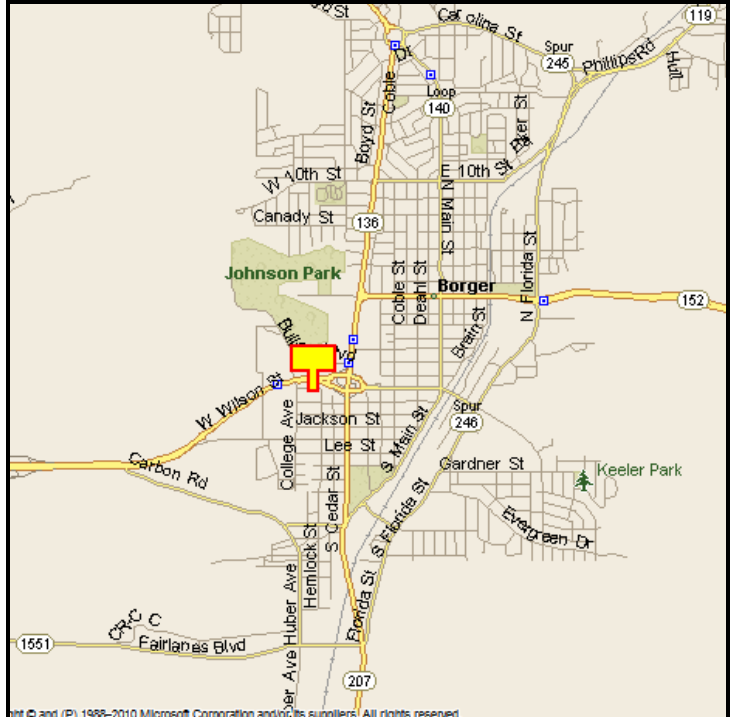

**BORGER, HUTCHINSON COUNTY, TEXAS**

**MARKET:**

The “FLAGSHIP” billboard in Borger and the northern Texas Panhandle. If you have coverage with this board, you won’t need any others.

**LOCATION:**

0.1 mile West of cloverleaf - Borger

**HIGHWAY:**

136

**ORIENTATION:**

Side of Pavement - North  
For Traffic - Westbound

**FACE:**

Position - Right Read  
Size - 14' H x 48' W  
Illuminated - Yes

**TERM:**

12, 24 & 36 Months

**GPS:**

Latitude: 35.6618  
Longitude: -101.4024

**WEEKLY IMPRESSIONS:**

130,600

**PANEL ID:**

THU-35A

For More Information, Please Call

877.583.3801