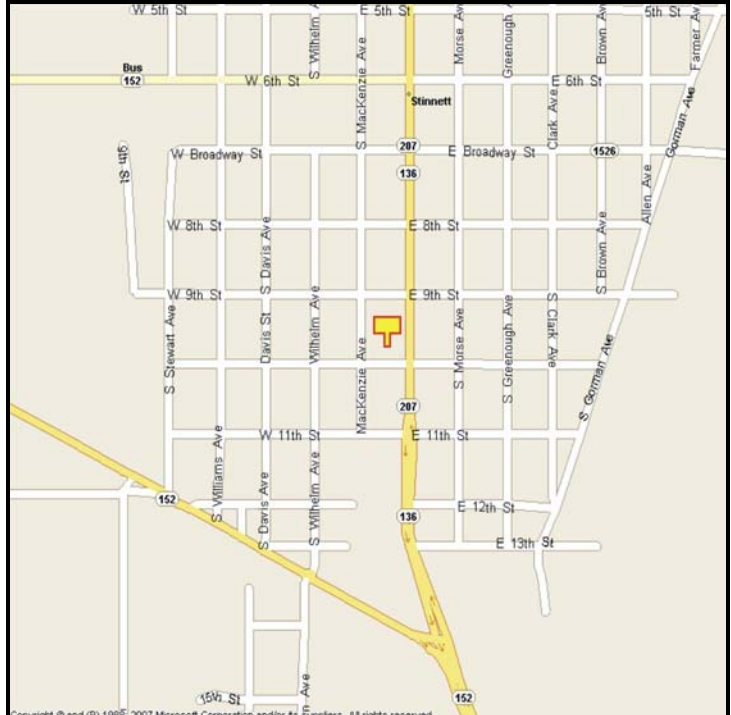

BILLBOARD—STINNETT, HUTCHINSON COUNTY, TEXAS

MARKET:

Great little billboard located in the center of Stinnett.
 Catch all local traffic as well as travelers headed
 toward Spearman and Perryton.

LOCATION:

@ 10th Street—Stinnett

HIGHWAY:

207

ORIENTATION:

Side of Pavement - West
 For Traffic - Northbound

FACE:

Position - Cross Read
 Size - 6' H x 12' W
 Illuminated - No

TERM:

12, 24 & 36 Months

GPS:

Latitude: 35.8219
 Longitude: -101.4432

WEEKLY IMPRESSIONS:

30,000

PANEL ID:

THU-33C (Top)
 THU-33D (Bottom)

For More Information, Please Call
 877.583.3801