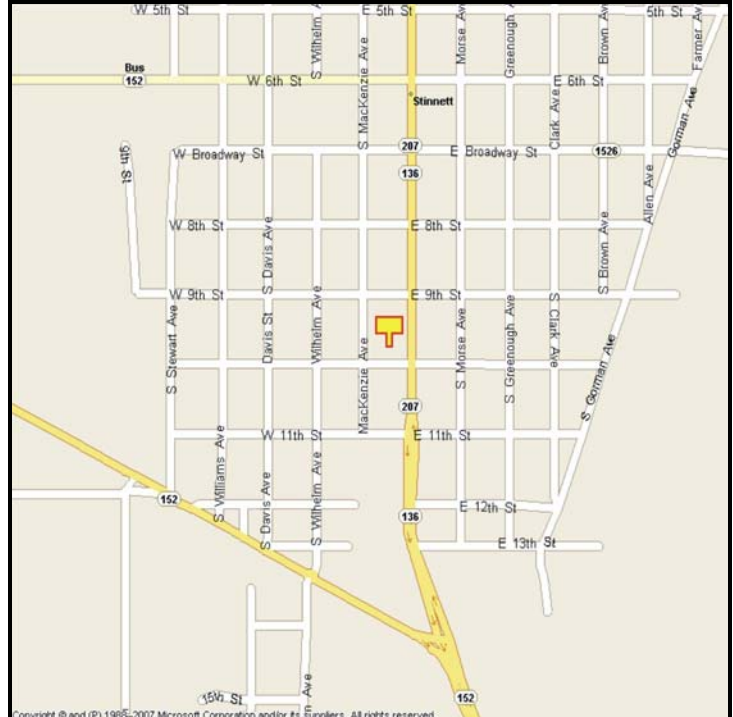

BILLBOARD—STINNETT, HUTCHINSON COUNTY, TEXAS

MARKET:

Great little billboard located in the center of Stinnett.
Catch all local traffic as well as travelers headed
toward Spearman and Perryton.

LOCATION:

@ 10th Street—Stinnett

HIGHWAY:

207

ORIENTATION:

Side of Pavement - West
For Traffic - Northbound

FACE:

Position - Cross Read
Size - 6' H x 12' W
Illuminated - No

TERM:

12, 24 & 36 Months

GPS:

Latitude: 35.8219
Longitude: -101.4432

WEEKLY IMPRESSIONS:

30,000

PANEL ID:

THU-33C (Top)
THU-33D (Bottom)

For More Information, Please Call
877.583.3801

E-mail - sales@lookoutdoor.biz