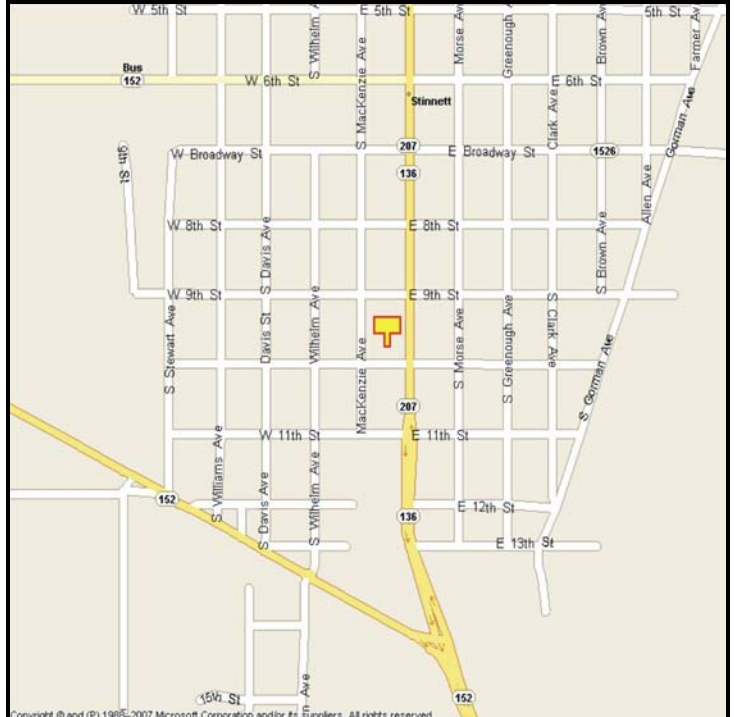

**BILLBOARD—STINNETT, HUTCHINSON COUNTY, TEXAS**

**MARKET:**

Great little billboard located in the center of Stinnett.  
Catch all local traffic as well as travelers headed  
toward Borger.

**LOCATION:**

@ 10th Street—Stinnett

**HIGHWAY:**

207

**ORIENTATION:**

Side of Pavement - West  
For Traffic - Southbound

**FACE:**

Position - Right Read  
Size - 6' H x 12' W  
Illuminated - No

**TERM:**

12, 24 & 36 Months

**GPS:**

Latitude: 35.8219  
Longitude: -101.4432

**WEEKLY IMPRESSIONS:**

30,000

**PANEL ID:**

THU-33A (Top)  
THU-33B (Bottom)

For More Information, Please Call