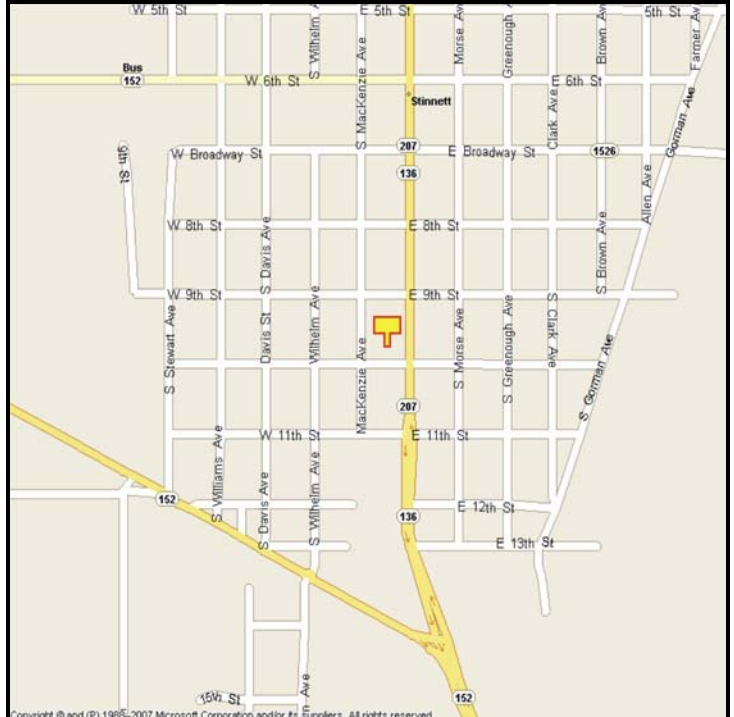

BILLBOARD—STINNETT, HUTCHINSON COUNTY, TEXAS

MARKET:

Great little billboard located in the center of Stinnett.
Catch all local traffic as well as travelers headed
toward Borger.

LOCATION:

@ 10th Street—Stinnett

HIGHWAY:

207

ORIENTATION:

Side of Pavement - West
For Traffic - Southbound

FACE:

Position - Right Read
Size - 6' H x 12' W
Illuminated - No

TERM:

12, 24 & 36 Months

GPS:

Latitude: 35.8219
Longitude: -101.4432

WEEKLY IMPRESSIONS:

30,000

PANEL ID:

THU-33A (Top)
THU-33B (Bottom)

For More Information, Please Call

877.583.3801