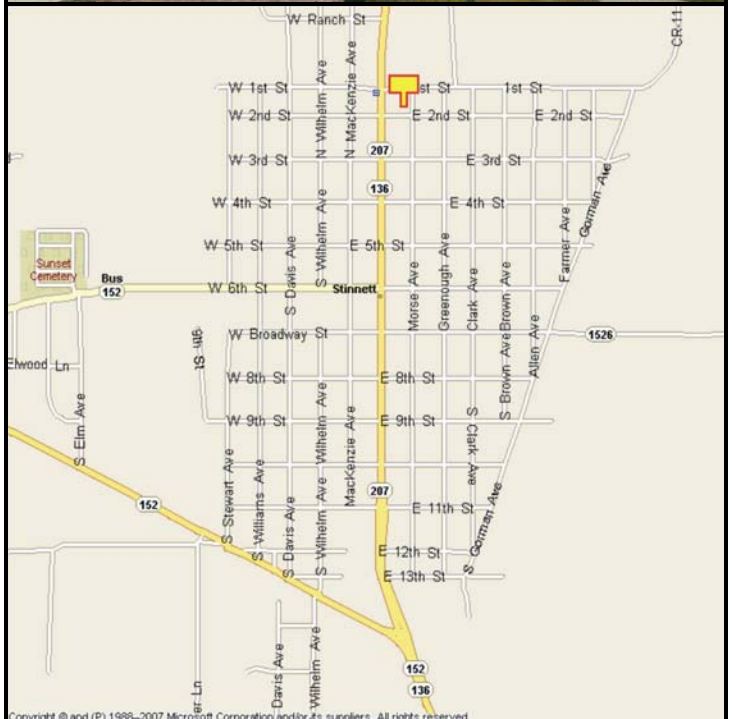

# LOOK

OUTDOOR ADVERTISING, LLC

**BILLBOARD—STINNETT, HUTCHINSON COUNTY, TEXAS**

**MARKET:**

Very clean and affordable billboard for southbound traffic from Perryton, Gruver and Spearman to Stinnett and Borger.

**LOCATION:**

@ 1st Street—Stinnett

**HIGHWAY:**

207

**ORIENTATION:**

Side of Pavement - East  
For Traffic - Southbound

**FACE:**

Position - Cross Read  
Size - 6' H x 12' W  
Illuminated - No

**TERM:**

12, 24 & 36 Months

**GPS:**

Latitude: 35.8326  
Longitude: -101.4427

**WEEKLY IMPRESSIONS:**

25,400

**PANEL ID:**

THU-32C (Top)  
THU-32D (Bottom)