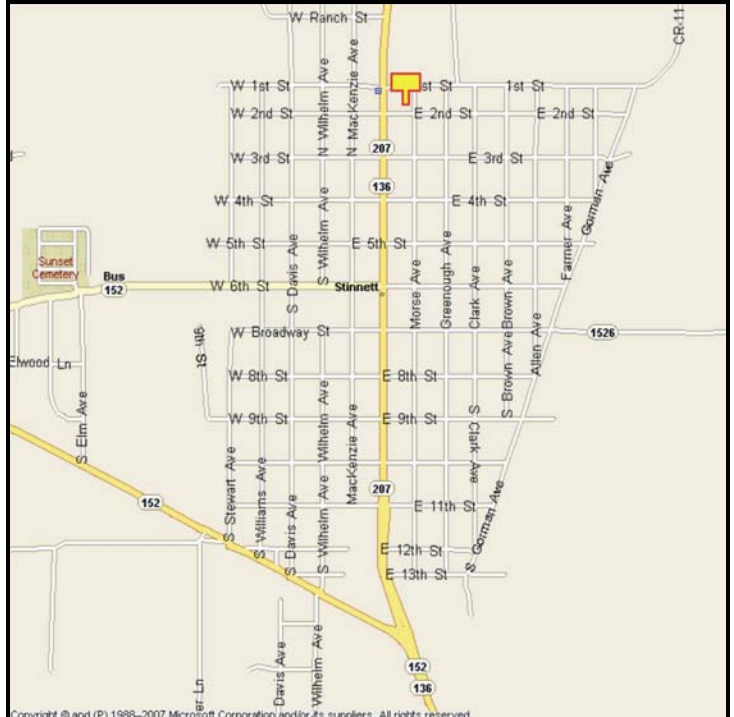

### BILLBOARD—STINNETT, HUTCHINSON COUNTY, TEXAS

**MARKET:**

Very clean and affordable billboard for northbound traffic to Perryton, Gruver and Spearman from Stinnett and Borger.

**LOCATION:**

@ 1st Street—Stinnett

**HIGHWAY:**

207

**ORIENTATION:**

Side of Pavement - East  
For Traffic - Northbound

**FACE:**

Position - Right Read  
Size - 6' H x 12' W  
Illuminated - No

**TERM:**

12, 24 & 36 Months

**GPS:**

Latitude: 35.8326  
Longitude: -101.4427

**WEEKLY IMPRESSIONS:**

25,400

**PANEL ID:**

THU-32A (Top)  
THU-32B (Bottom)

For More Information, Please Call

877.583.3801