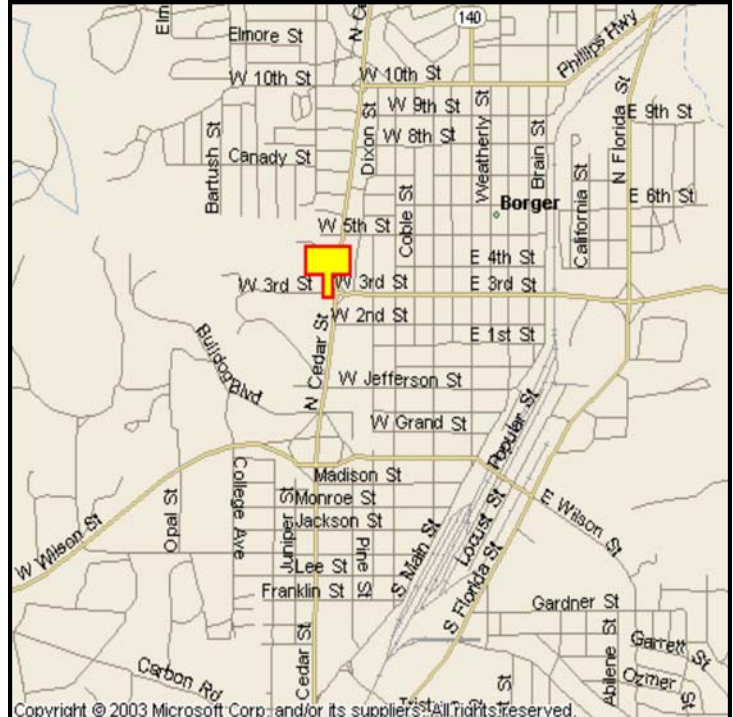

**BORGER, HUTCHINSON COUNTY, TEXAS**

**MARKET:**

The best cross-read billboard in our entire inventory!  
Highest traffic count in Hutchinson County. Catches  
both northbound 207 and westbound on 152.

**LOCATION:**

300' North of 3rd Street - Borger

**HIGHWAY:**

207 (Cedar Street)

**ORIENTATION:**

Side of Pavement - West  
For Traffic - Northbound

**FACE:**

Position - Cross Read  
Size - 10' H x 30' W  
Illuminated - No

**TERM:**

12, 24 & 36 Months

**GPS:**

Latitude: 35.6682  
Longitude: -101.3977

**WEEKLY IMPRESSIONS:**

108,570

**PANEL ID:**

THU-31B