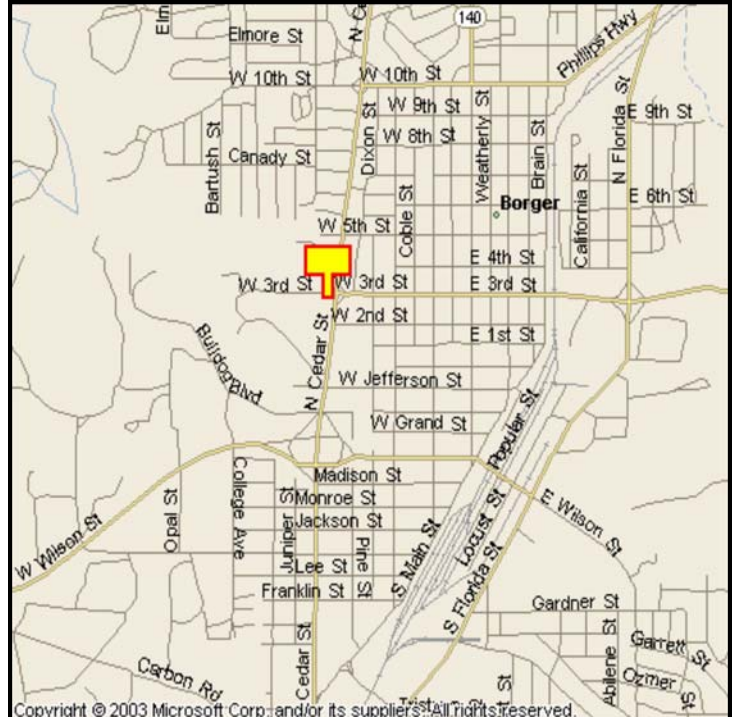

BORGER, HUTCHINSON COUNTY, TEXAS

MARKET:

The best cross-read billboard in our entire inventory!
Highest traffic count in Hutchinson County. Catches
both northbound 207 and westbound on 152.

LOCATION:

300' North of 3rd Street - Borger

HIGHWAY:

207 (Cedar Street)

ORIENTATION:

Side of Pavement - West
For Traffic - Northbound

FACE:

Position - Cross Read
Size - 10' H x 30' W
Illuminated - No

TERM:

12, 24 & 36 Months

GPS:

Latitude: 35.6682
Longitude: -101.3977

WEEKLY IMPRESSIONS:

108,570

PANEL ID:

THU-31B

For More Information, Please Call

877.583.3801