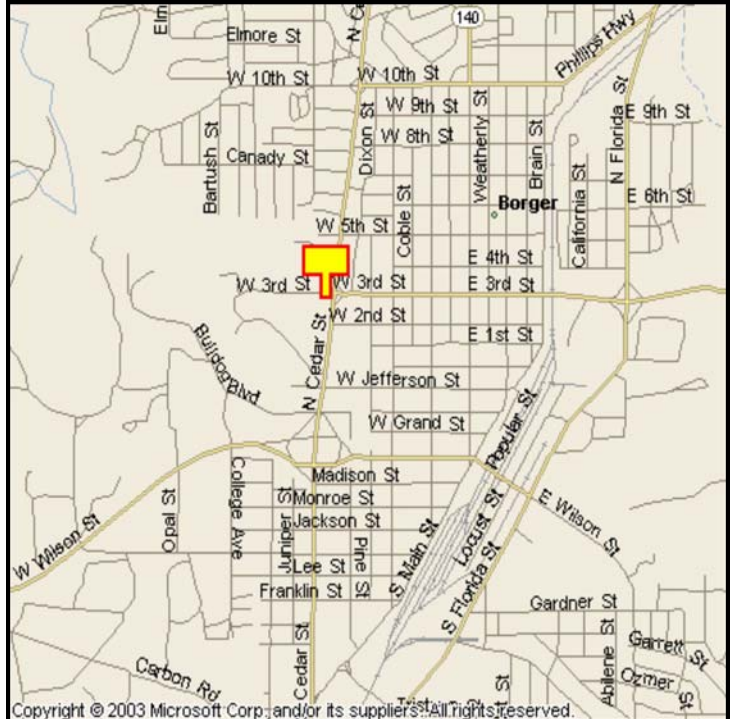

BORGER, HUTCHINSON COUNTY, TEXAS

MARKET:

This billboard can't hide from the busiest route in Hutchinson County. Local traffic, work traffic and through traffic make up over 20,000 vehicles per day.

LOCATION:

300' North of 3rd Street - Borger

HIGHWAY:

207 (Cedar Street)

ORIENTATION:

Side of Pavement - West
For Traffic - Southbound

FACE:

Position - Right Read
Size - 10' H x 30' W
Illuminated - No

TERM:

12, 24 & 36 Months

GPS:

Latitude: 35.6682
Longitude: -101.3977

WEEKLY IMPRESSIONS:

108,570

PANEL ID:

THU-31A

For More Information, Please Call