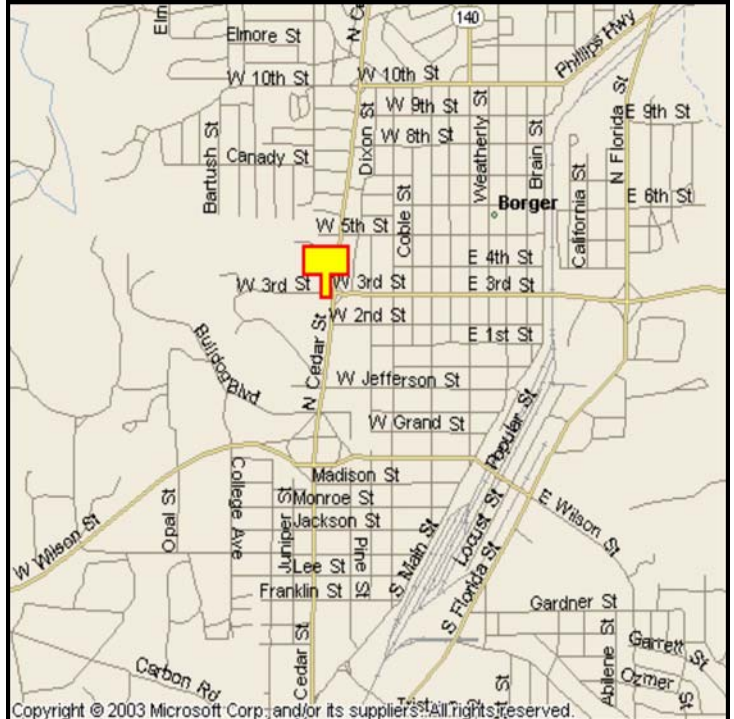

**BORGER, HUTCHINSON COUNTY, TEXAS**

**MARKET:**

This billboard can't hide from the busiest route in Hutchinson County. Local traffic, work traffic and through traffic make up over 20,000 vehicles per day.

**LOCATION:**

300' North of 3rd Street - Borger

**HIGHWAY:**

207 (Cedar Street)

**ORIENTATION:**

Side of Pavement - West  
For Traffic - Southbound

**FACE:**

Position - Right Read  
Size - 10' H x 30' W  
Illuminated - No

**TERM:**

12, 24 & 36 Months

**GPS:**

Latitude: 35.6682  
Longitude: -101.3977

**WEEKLY IMPRESSIONS:**

108,570

**PANEL ID:**

THU-31A