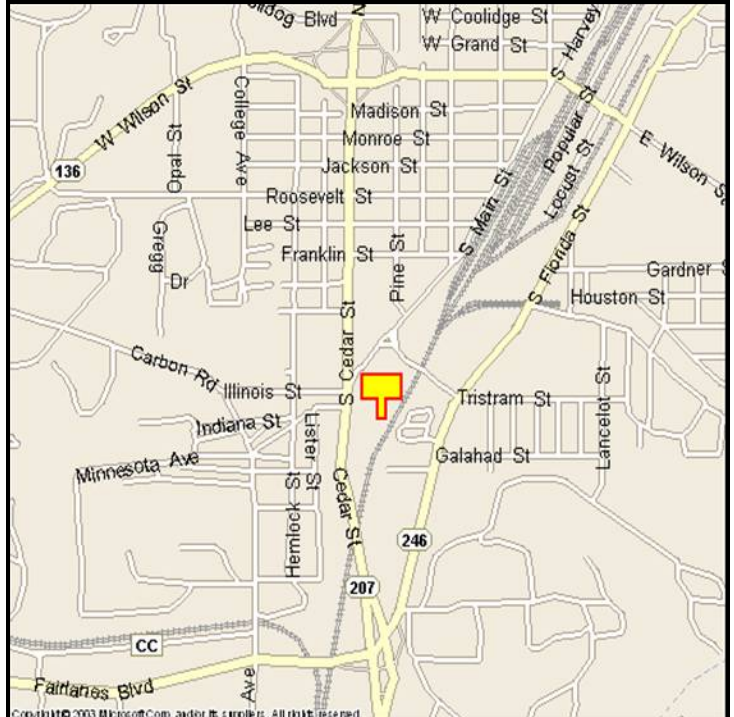

PANEL ID:

THU-29

For More Information, Please Call

877.583.3801

E-mail - sales@lookoutdoor.biz