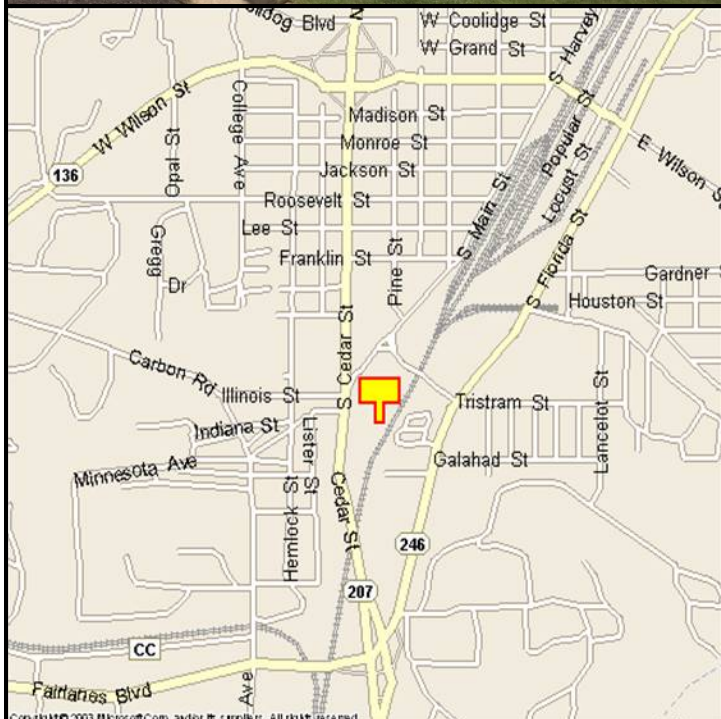

BORGER, HUTCHINSON COUNTY, TEXAS

MARKET:

A nicely positioned billboard located at the intersection of Cedar Street and Main Street for northbound travelers from Panhandle and lots of local traffic.

LOCATION:

Highway 207 @ Main Street - Borger

HIGHWAY:

207

ORIENTATION:

Side of Pavement - East
For Traffic - Southbound

FACE:

Position - Right Read
Size - 6' H x 12' W
Illuminated - No

TERM:

12, 24 & 36 Months

GPS:

Latitude: 35.6499
Longitude: -101.3989

WEEKLY IMPRESSIONS:

52,000

PANEL ID:

THU-29

For More Information, Please Call