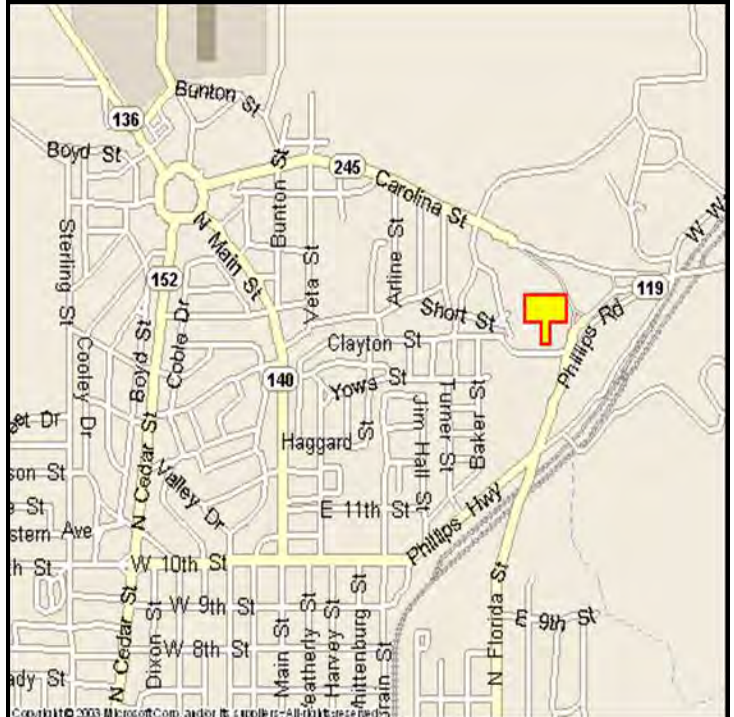

**BORGER, HUTCHINSON COUNTY, TEXAS**

**MARKET:**

The only billboard for traffic entering the Conoco/Phillips Refinery and Chevron/Phillips Plant. Great for a targeted market.

**LOCATION:**

Carolina Street @ JCT 119 - Borger

**HIGHWAY:**

Spur 119

**ORIENTATION:**

Side of Pavement - West  
For Traffic - Northbound

**FACE:**

Position - Cross Read  
Size - 10' H x 28' W  
Illuminated - No

**TERM:**

12, 24 & 36 Months

**GPS:**

Latitude: 35.6837  
Longitude: -101.3779

**WEEKLY IMPRESSIONS:**

40,800

**PANEL ID:**

THU-28B

For More Information, Please Call

877.583.3801