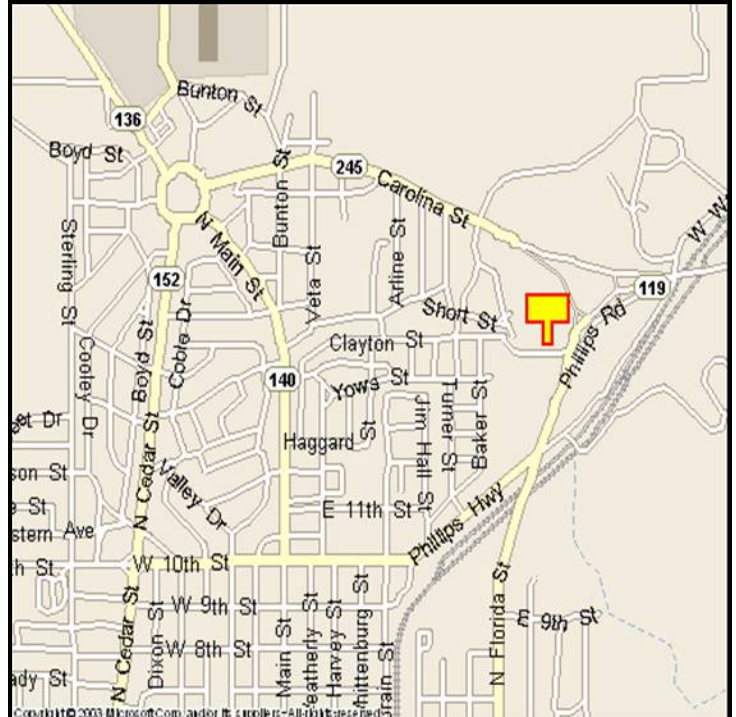

BORGER, HUTCHINSON COUNTY, TEXAS

MARKET:

The only billboard for traffic exiting the Conoco/Phillips Refinery and Chevron/Phillips Plant. Great for a targeted market.

LOCATION:

Carolina Street @ JCT 119 - Borger

HIGHWAY:

Spur 119

ORIENTATION:

Side of Pavement - West
For Traffic - Southbound

FACE:

Position - Right Read
Size - 10' H x 28' W
Illuminated - No

TERM:

12, 24 & 36 Months

GPS:

Latitude: 35.6837
Longitude: -101.3779

WEEKLY IMPRESSIONS:

40,800

PANEL ID:

THU-28A

For More Information, Please Call

877.583.3801