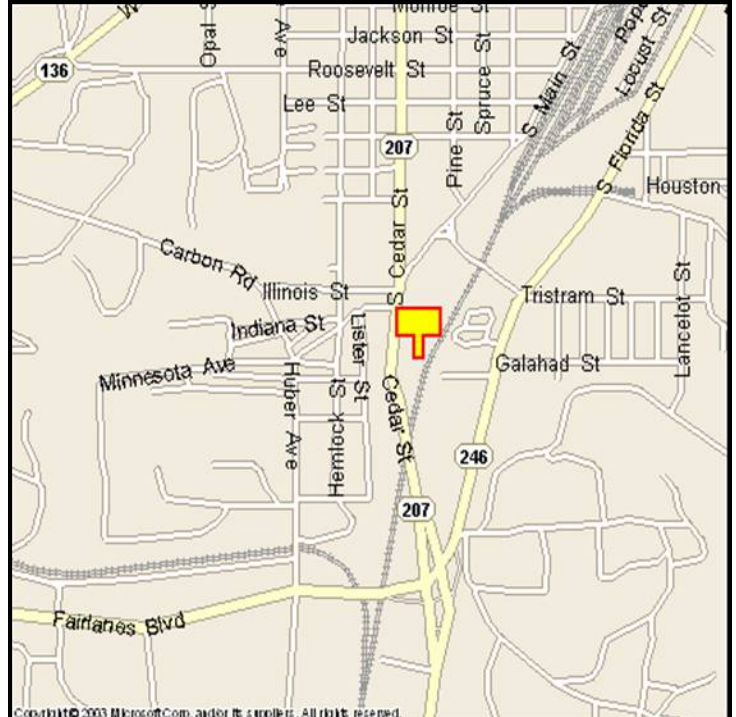

BORGER, HUTCHINSON COUNTY, TEXAS

MARKET:

How about a 128 sq. ft. billboard with your company's name on it? That is what you can have for all southbound travelers to FM 1551 and the Panhandle highway.

LOCATION:

South city limits of Borger

HIGHWAY:

207

ORIENTATION:

Side of Pavement - East
For Traffic - Southbound

FACE:

Position - Cross Read
Size - 8' H x 16' W
Illuminated - No

TERM:

12, 24 & 36 Months

GPS:

Latitude: 35.6493
Longitude: -101.3989

WEEKLY IMPRESSIONS:

24,100

PANEL ID:

THU-26C (Right)
THU-26D (Left)

For More Information, Please Call
877.583.3801