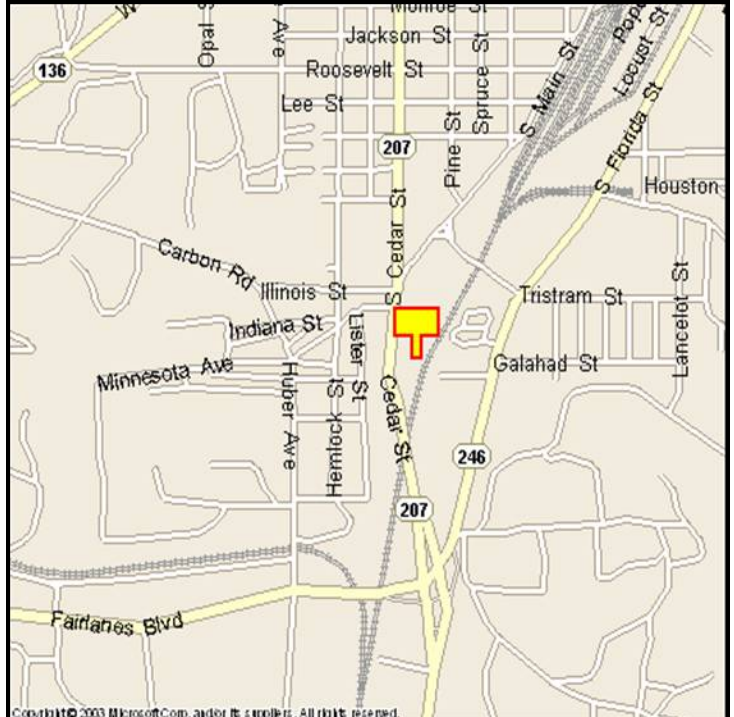

BORGER, HUTCHINSON COUNTY, TEXAS

MARKET:

How about a 128 sq. ft. billboard with your company's name on it? That is what you can have for all southbound travelers to FM 1551 and the Panhandle highway.

LOCATION:

South city limits of Borger

HIGHWAY:

207

ORIENTATION:

Side of Pavement - East
For Traffic - Southbound

FACE:

Position - Cross Read
Size - 8' H x 16' W
Illuminated - No

TERM:

12, 24 & 36 Months

GPS:

Latitude: 35.6493
Longitude: -101.3989

WEEKLY IMPRESSIONS:

24,100

PANEL ID:

THU-26C (Right)
THU-26D (Left)

For More Information, Please Call