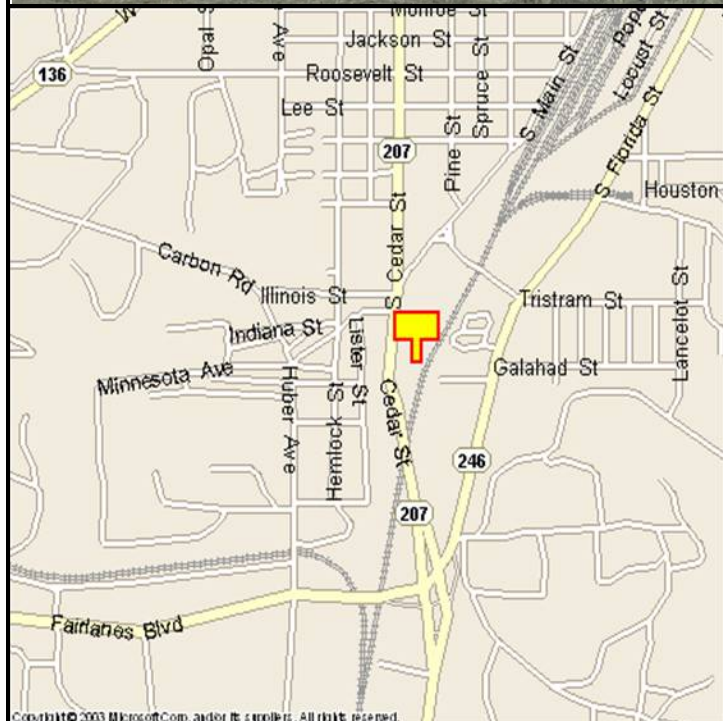

BORGER, HUTCHINSON COUNTY, TEXAS

MARKET:

How about a 128 sq. ft. "Welcome to Borger" billboard—only with your company's name on it? That is what you can have for all northbound travelers from Panhandle.

LOCATION:

South city limits of Borger

HIGHWAY:

207

ORIENTATION:

Side of Pavement - East
For Traffic - Northbound

FACE:

Position - Right Read
Size - 8' H x 16' W
Illuminated - No

TERM:

12, 24 & 36 Months

GPS:

Latitude: 35.6493
Longitude: -101.3989

WEEKLY IMPRESSIONS:

24,100

PANEL ID:

THU-26A (Left)
THU-26B (Right)