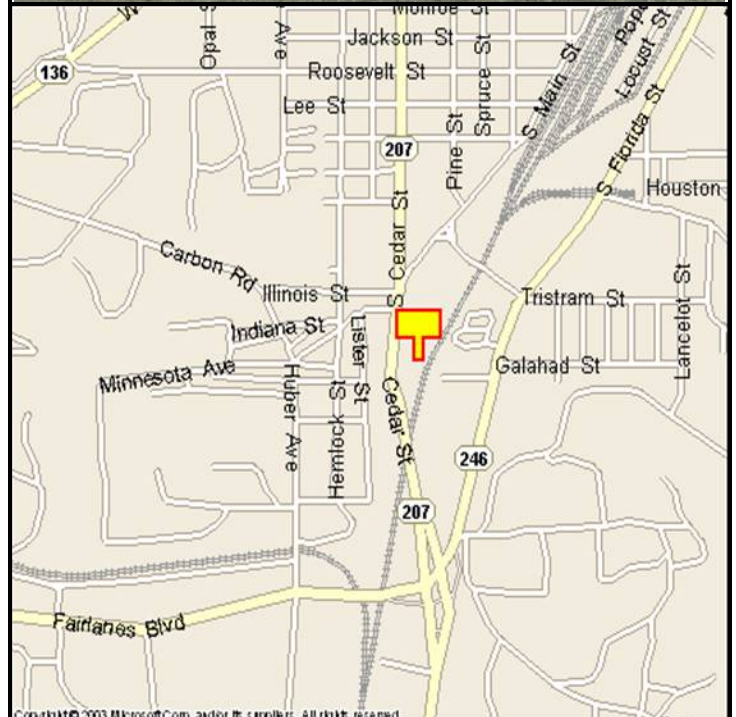

BORGER, HUTCHINSON COUNTY, TEXAS

MARKET:

How about a 128 sq. ft. "Welcome to Borger" billboard—only with your company's name on it? That is what you can have for all northbound travelers from Panhandle.

LOCATION:

South city limits of Borger

HIGHWAY:

207

ORIENTATION:

Side of Pavement - East
For Traffic - Northbound

FACE:

Position - Right Read
Size - 8' H x 16' W
Illuminated - No

TERM:

12, 24 & 36 Months

GPS:

Latitude: 35.6493
Longitude: -101.3989

WEEKLY IMPRESSIONS:

24,100

PANEL ID:

THU-26A (Left)
THU-26B (Right)