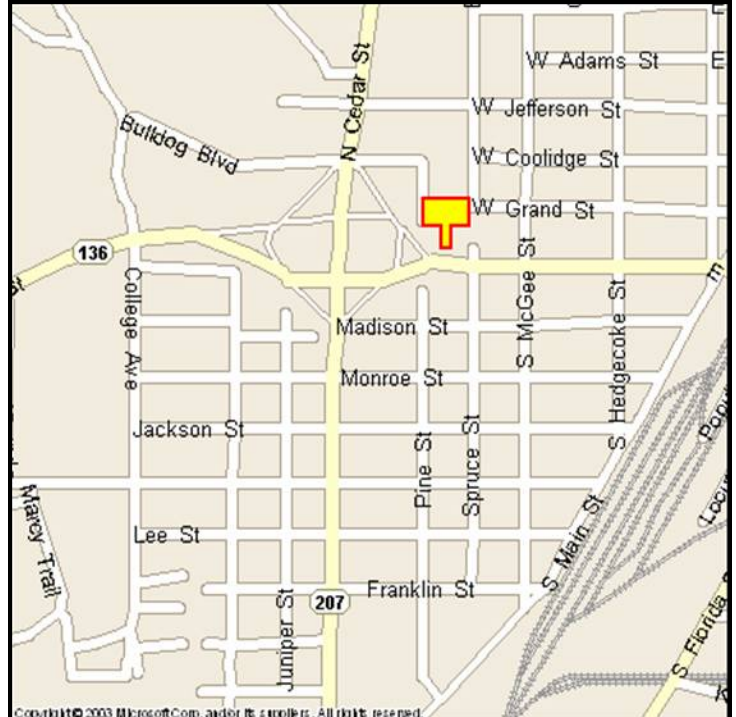

BORGER, HUTCHINSON COUNTY, TEXAS

MARKET:

High traffic and excellent exposure to traffic to Wal-Mart or Fritch from the Post Office area and downtown Borger with this great billboard!

LOCATION:

East of Cloverleaf - Borger

HIGHWAY:

Wilson Street

ORIENTATION:

Side of Pavement - North
For Traffic - Westbound

FACE:

Position - Right Read
Size - 10' H x 28' W
Illuminated - No

TERM:

12, 24 & 36 Months

GPS:

Latitude: 35.6612
Longitude: -101.3964

WEEKLY IMPRESSIONS:

130,100

PANEL ID:

THU-24C (Top)
THU-24D (Bottom)

For More Information, Please Call
877.583.3801

E-mail - sales@lookoutdoor.biz