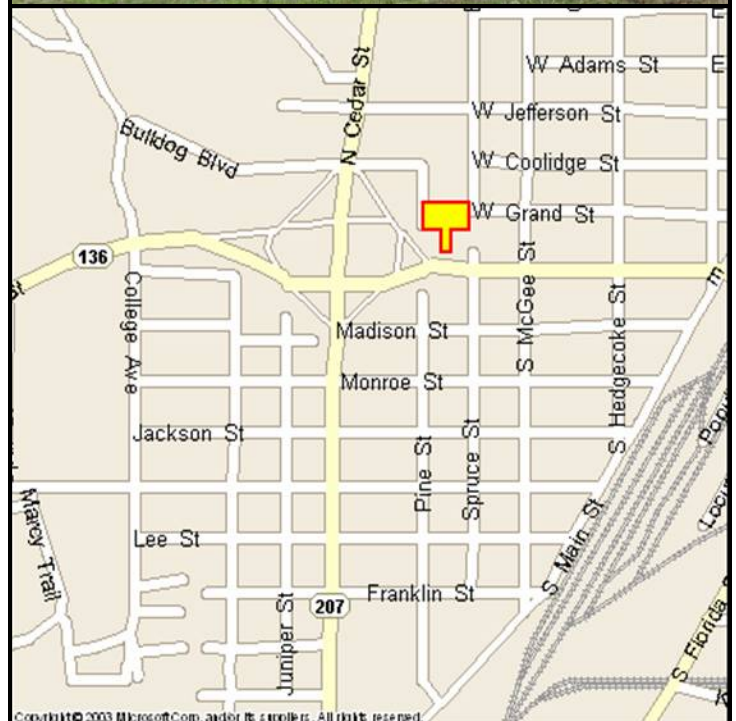

BORGER, HUTCHINSON COUNTY, TEXAS

MARKET:

Located at the Cloverleaf, this billboard is positioned to catch of both north and southbound Cedar Street traffic plus all inbound traffic from the Fritch highway. Exposure to approximately 15,000 vehicles per day!

LOCATION:

East of Cloverleaf - Borger

HIGHWAY:

Wilson Street

ORIENTATION:

Side of Pavement - North
For Traffic - Eastbound

FACE:

Position - Right Read
Size - 10' H x 28' W
Illuminated - No

TERM:

12, 24 & 36 Months

GPS:

Latitude: 35.6612
Longitude: -101.3964

WEEKLY IMPRESSIONS:

130,100

PANEL ID:

THU-24A (Top)
THU-24B (Bottom)