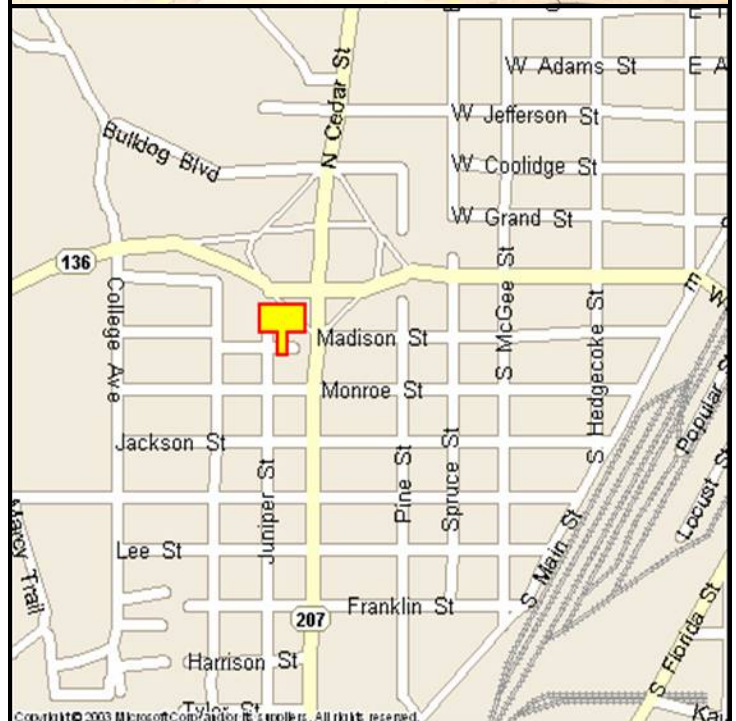

PANEL ID:

THU-23A (Top)
THU-23B (Bottom)

For More Information, Please Call
877.583.3801

E-mail - sales@lookoutdoor.biz