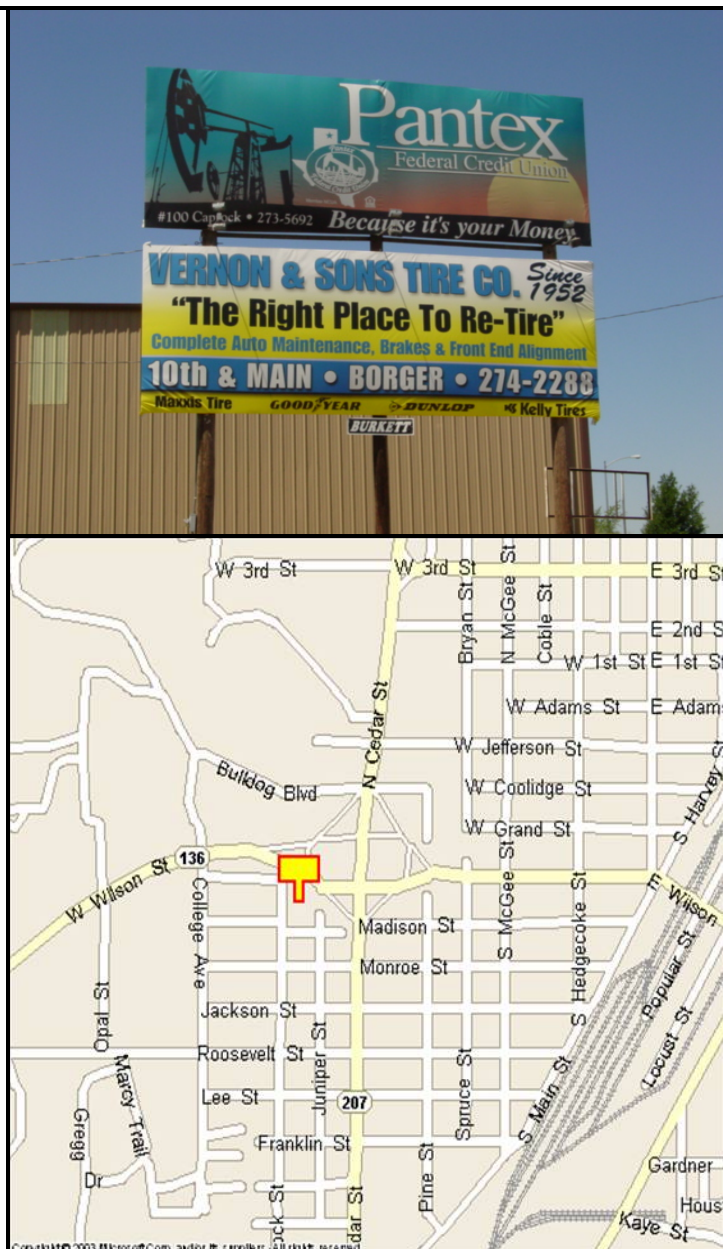

BORGER, HUTCHINSON COUNTY, TEXAS

MARKET:

If they're going to Wal-Mart, leaving McDonald's or just traveling south through Borger, they will see your message here—24 hours a day! Great billboard.

LOCATION:

West of Cloverleaf - Borger

HIGHWAY:

136

ORIENTATION:

Side of Pavement - South
For Traffic - Westbound

FACE:

Position - Cross Read
Size - 10' H x 28' W
Illuminated - Yes

TERM:

12, 24 & 36 Months

GPS:

Latitude: 35.6612
Longitude: -101.4009

WEEKLY IMPRESSIONS:

130,100

PANEL ID:

THU-22A (Top)
THU-22B (Bottom)

For More Information, Please Call
877.583.3801