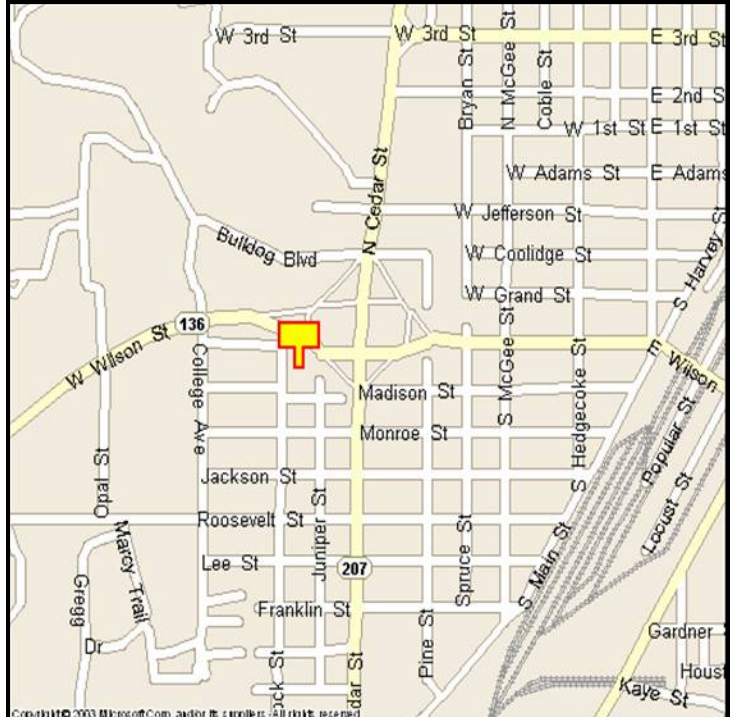

BORGER, HUTCHINSON COUNTY, TEXAS

MARKET:

If they're going to Wal-Mart, leaving McDonald's or just traveling south through Borger, they will see your message here—24 hours a day! Great billboard.

LOCATION:

West of Cloverleaf - Borger

HIGHWAY:

136

ORIENTATION:

Side of Pavement - South
For Traffic - Westbound

FACE:

Position - Cross Read
Size - 10' H x 28' W
Illuminated - Yes

TERM:

12, 24 & 36 Months

GPS:

Latitude: 35.6612
Longitude: -101.4009

WEEKLY IMPRESSIONS:

130,100

PANEL ID:

THU-22A (Top)
THU-22B (Bottom)

For More Information, Please Call