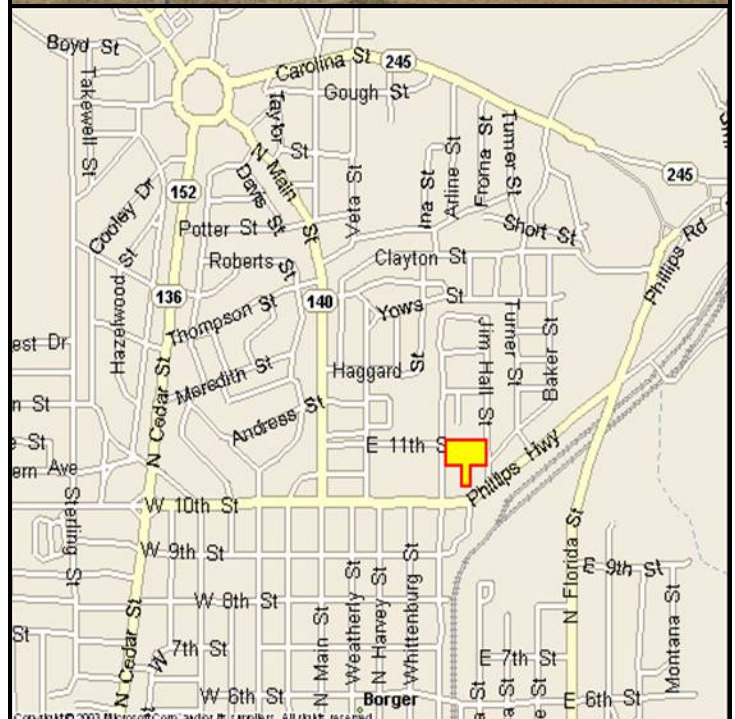

PANEL ID:

THU-21A (Top)
THU-21B (Bottom)

For More Information, Please Call
877.583.3801

E-mail - sales@lookoutdoor.biz