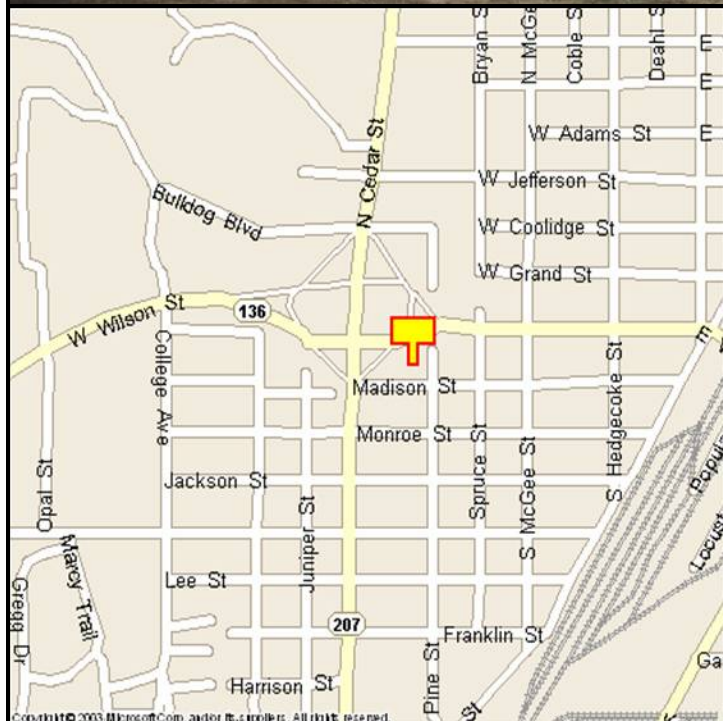

BORGER, HUTCHINSON COUNTY, TEXAS

MARKET:

This billboard gets right in front of all inbound Fritch highway traffic and then gives you bonus coverage for southbound travelers on Cedar Street.

LOCATION:

East of Cloverleaf - Borger

HIGHWAY:

136

ORIENTATION:

Side of Pavement - South
For Traffic - Eastbound

FACE:

Position - Right Read
Size - 10' H x 28' W
Illuminated - Yes

TERM:

12, 24 & 36 Months

GPS:

Latitude: 35.6603
Longitude: -101.3982

WEEKLY IMPRESSIONS:

130,100

PANEL ID:

THU-20A (Top)
THU-20B (Bottom)

For More Information, Please Call
877.583.3801

E-mail - sales@lookoutdoor.biz