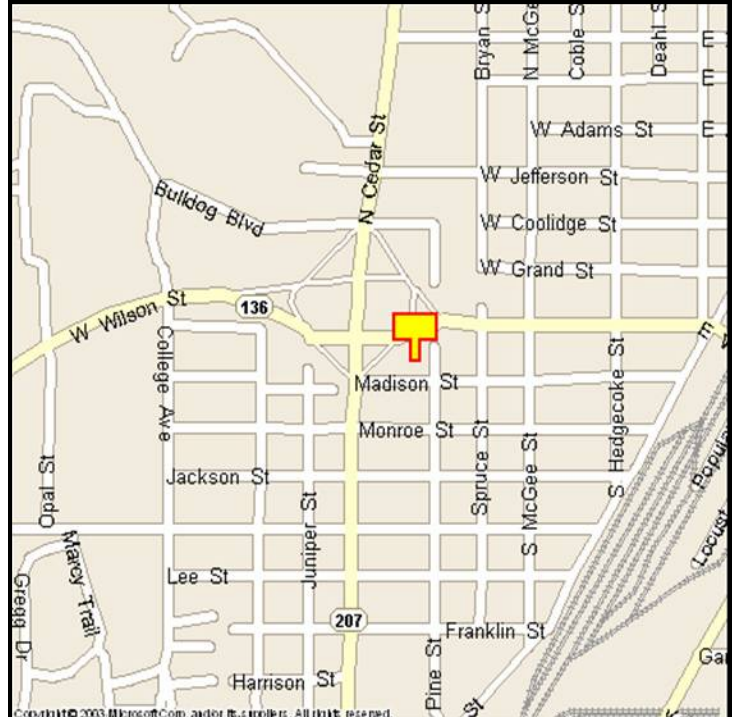

BORGER, HUTCHINSON COUNTY, TEXAS

MARKET:

This billboard gets right in front of all inbound Fritch highway traffic and then gives you bonus coverage for southbound travelers on Cedar Street.

LOCATION:

East of Cloverleaf - Borger

HIGHWAY:

136

ORIENTATION:

Side of Pavement - South
For Traffic - Eastbound

FACE:

Position - Right Read
Size - 10' H x 28' W
Illuminated - Yes

TERM:

12, 24 & 36 Months

GPS:

Latitude: 35.6603
Longitude: -101.3982

WEEKLY IMPRESSIONS:

130,100

PANEL ID:

THU-20A (Top)
THU-20B (Bottom)

For More Information, Please Call

877.583.3801