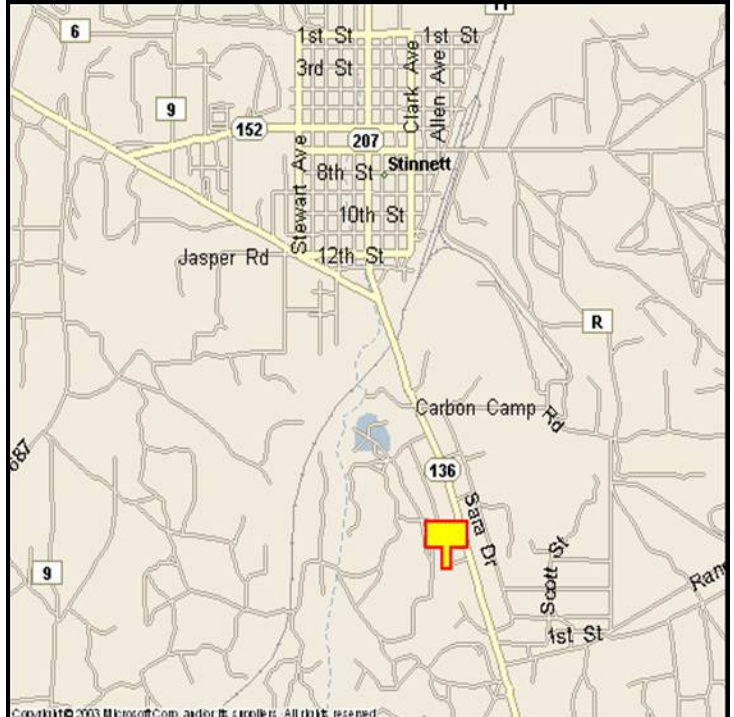

STINNETT, HUTCHINSON COUNTY, TEXAS

MARKET:

A huge 320 sq. ft. billboard located just before Dumas, Perryton and Gruver traffic splits and great for outbound travelers from Borger.

LOCATION:

1 mile South of Stinnett

HIGHWAY:

207

ORIENTATION:

Side of Pavement - West
For Traffic - Northbound

FACE:

Position - Cross Read
Size - 10' H x 32' W
Illuminated - No

TERM:

12, 24 & 36 Months

GPS:

Latitude: 35.8053
Longitude: -101.4367

WEEKLY IMPRESSIONS:

39,400

PANEL ID:

THU-1B

For More Information, Please Call

877.583.3801