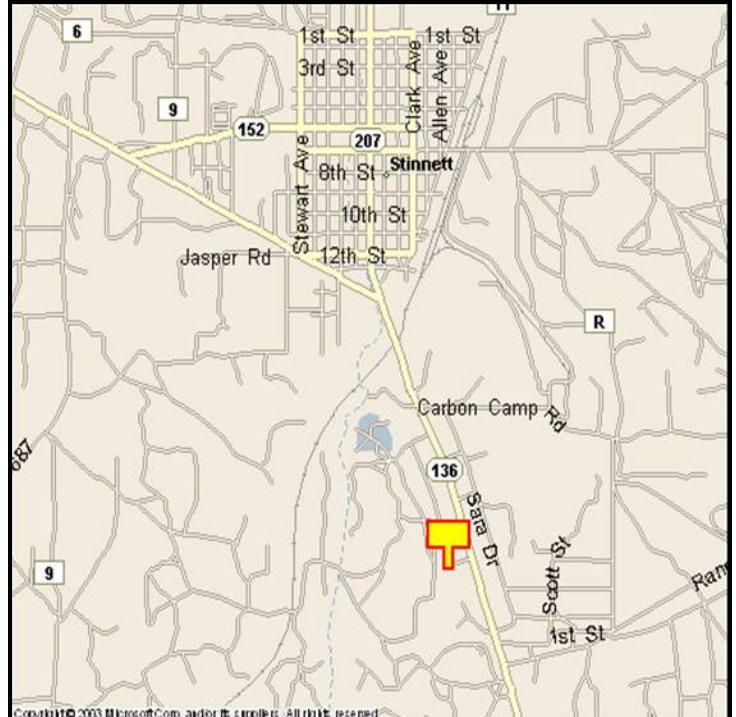

STINNETT, HUTCHINSON COUNTY, TEXAS

MARKET:

A huge 320 sq. ft. billboard located just before Dumas, Perryton and Gruver traffic splits and great for outbound travelers from Borger.

LOCATION:

1 mile South of Stinnett

HIGHWAY:

207

ORIENTATION:

Side of Pavement - West
For Traffic - Northbound

FACE:

Position - Cross Read
Size - 10' H x 32' W
Illuminated - No

TERM:

12, 24 & 36 Months

GPS:

Latitude: 35.8053
Longitude: -101.4367

WEEKLY IMPRESSIONS:

39,400

PANEL ID:

THU-1B

For More Information, Please Call

877.583.3801