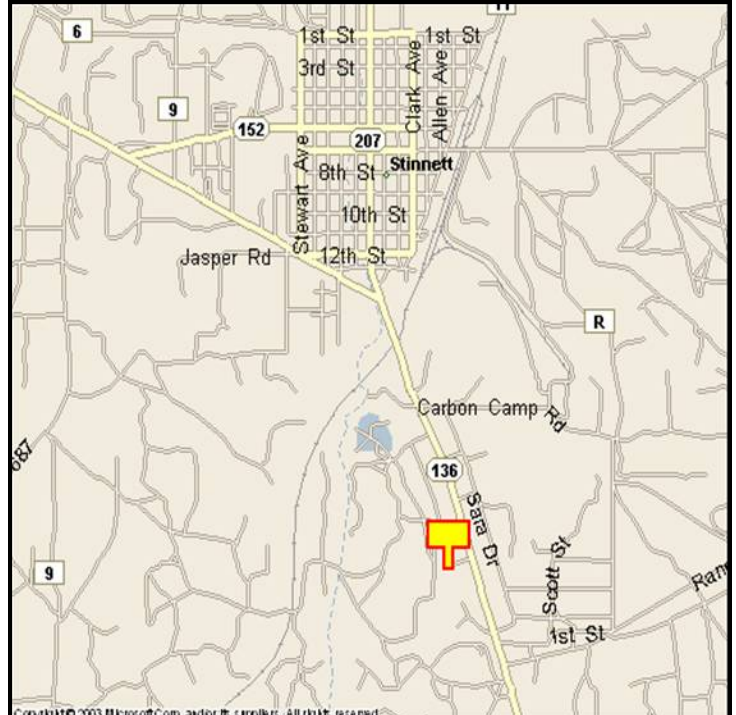

PANEL ID:

THU-1A

For More Information, Please Call

877.583.3801

E-mail - sales@lookoutdoor.biz