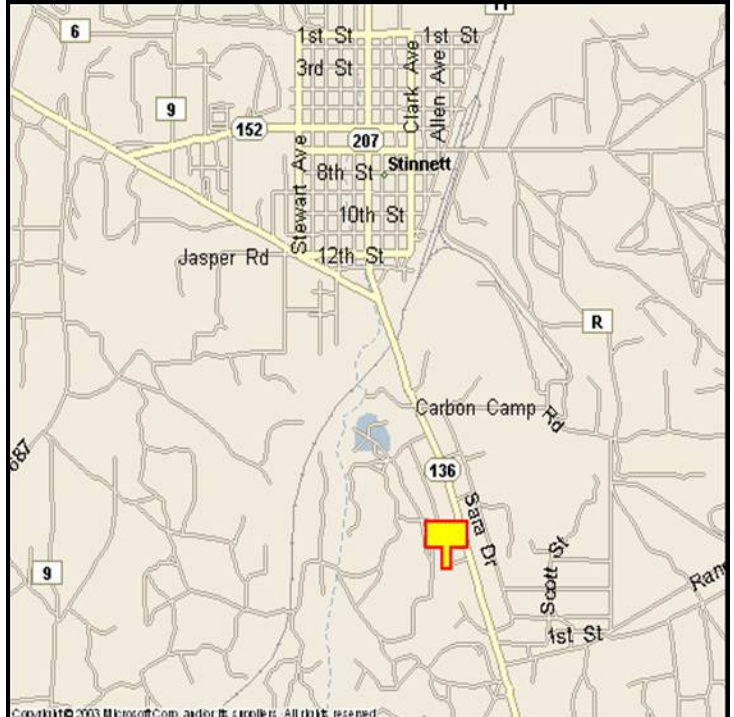

STINNETT, HUTCHINSON COUNTY, TEXAS

MARKET:

A huge 320 sq. ft. billboard located just after Dumas, Perryton and Gruver traffic merges and great for inbound travelers to Borger.

LOCATION:

1 mile South of Stinnett

HIGHWAY:

207

ORIENTATION:

Side of Pavement - West
For Traffic - Southbound

FACE:

Position - Right Read
Size - 10' H x 32' W
Illuminated - No

TERM:

12, 24 & 36 Months

GPS:

Latitude: 35.8053
Longitude: -101.4367

WEEKLY IMPRESSIONS:

39,400

PANEL ID:

THU-1A

For More Information, Please Call

877.583.3801