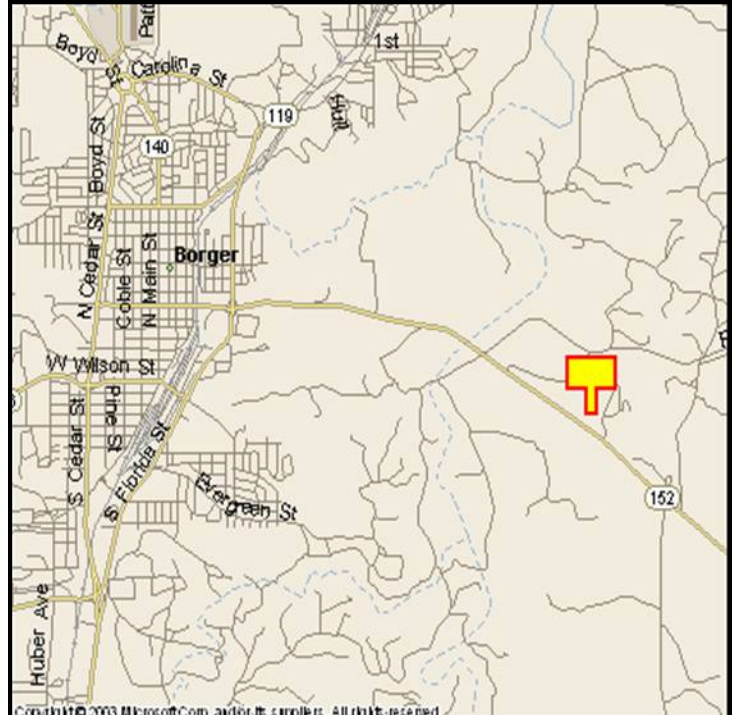

PANEL ID:

THU-19

For More Information, Please Call

877.583.3801

E-mail - sales@lookoutdoor.biz