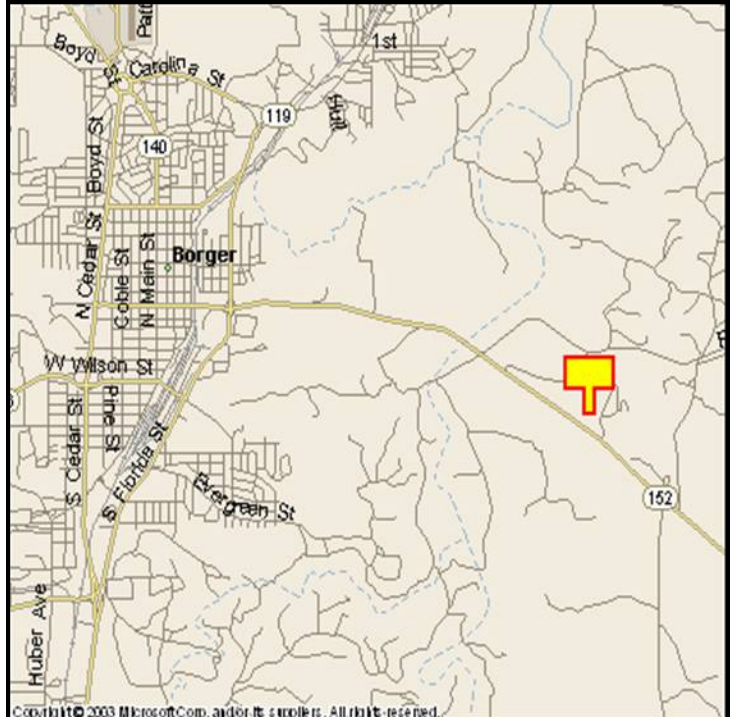

PANEL ID:

THU-19

For More Information, Please Call

877.583.3801

E-mail - sales@lookoutdoor.biz