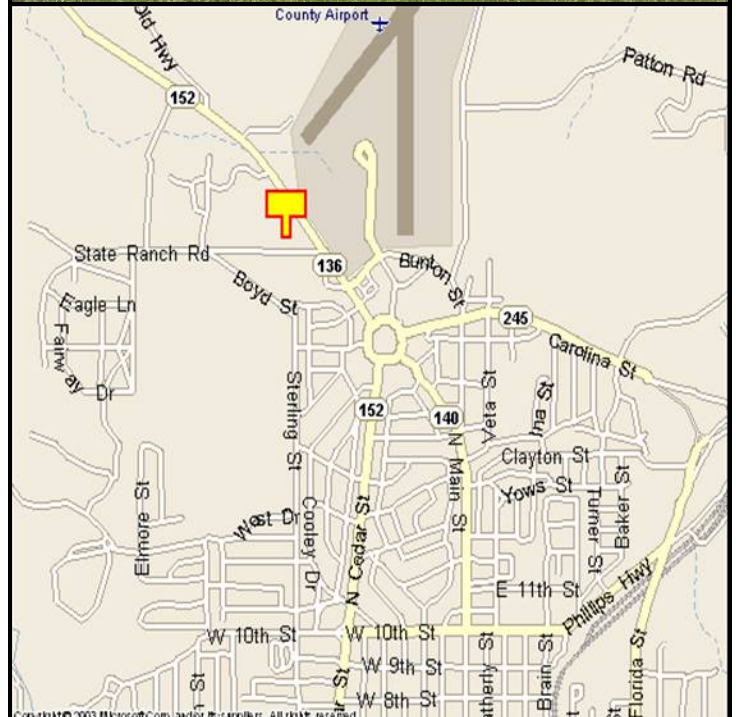

**BORGER, HUTCHINSON COUNTY, TEXAS**

**MARKET:**

One of only two billboards entering Borger from the north. Great exposure for southbound traffic at the city limits.

**LOCATION:**

0.1 mile North of Borger

**HIGHWAY:**

152

**ORIENTATION:**

Side of Pavement - West  
For Traffic - Southbound

**FACE:**

Position - Right Read  
Size - 8' H x 19' 2" W  
Illuminated - No

**TERM:**

12, 24 & 36 Months

**GPS:**

Latitude: 35.6924  
Longitude: -101.3993

**WEEKLY IMPRESSIONS:**

26,200

**PANEL ID:**

THU-18

For More Information, Please Call

877.583.3801