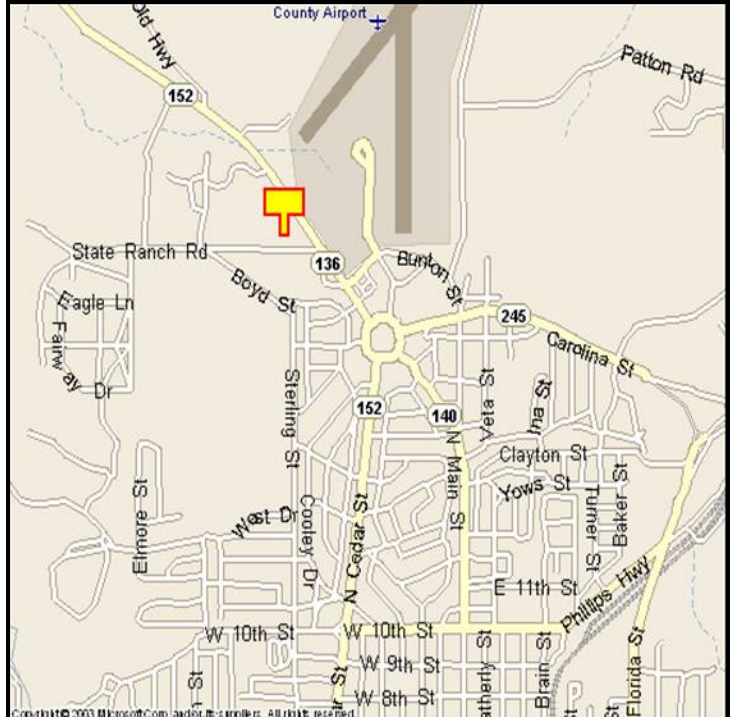

PANEL ID:

THU-18

For More Information, Please Call

877.583.3801

E-mail - sales@lookoutdoor.biz