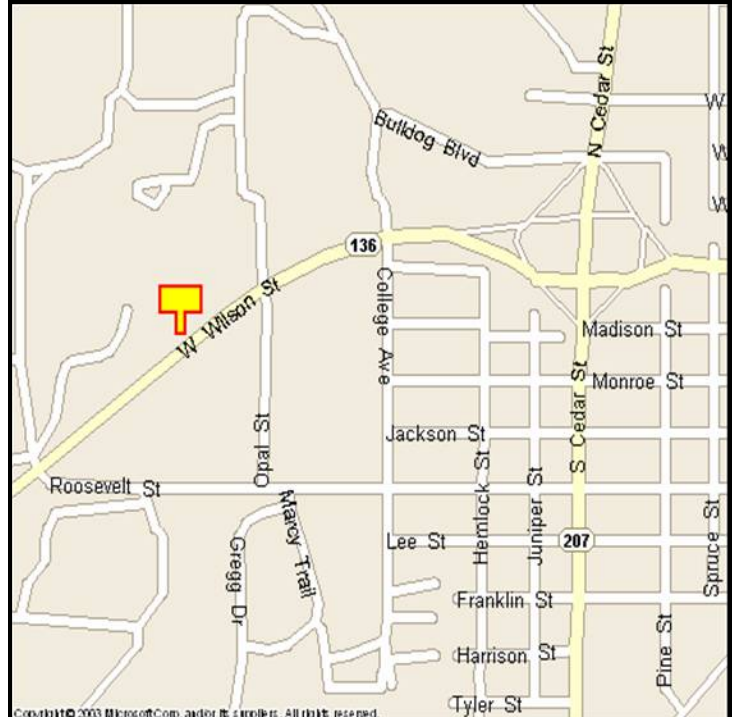

PANEL ID:

THU-17B

For More Information, Please Call

877.583.3801

E-mail - sales@lookoutdoor.biz