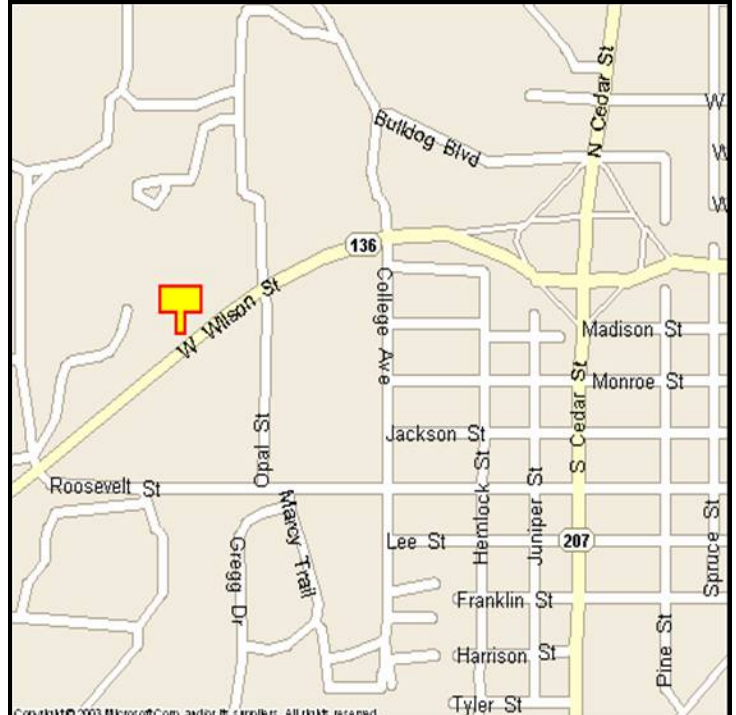

PANEL ID:

THU-17A

For More Information, Please Call
877.583.3801

E-mail - sales@lookoutdoor.biz