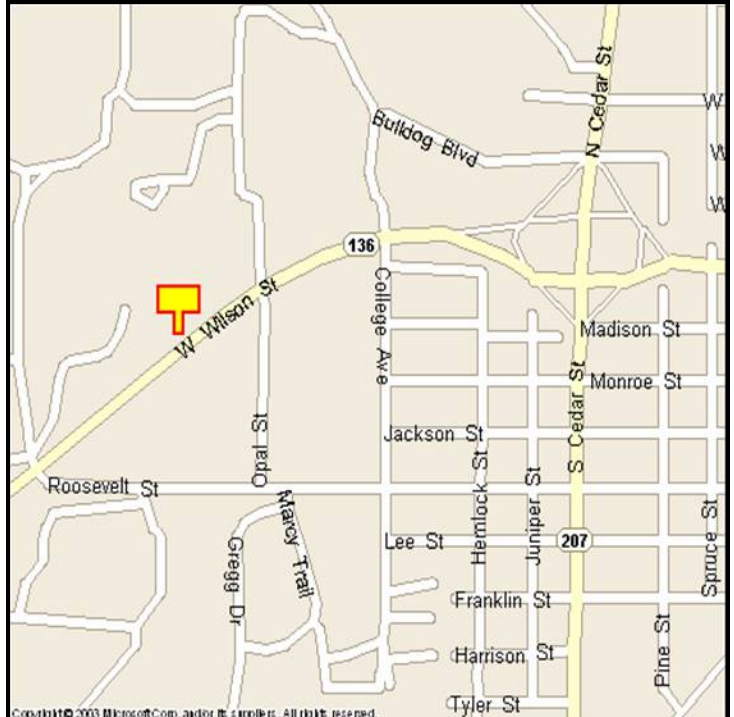

PANEL ID:

THU-17A

For More Information, Please Call
877.583.3801

E-mail - sales@lookoutdoor.biz