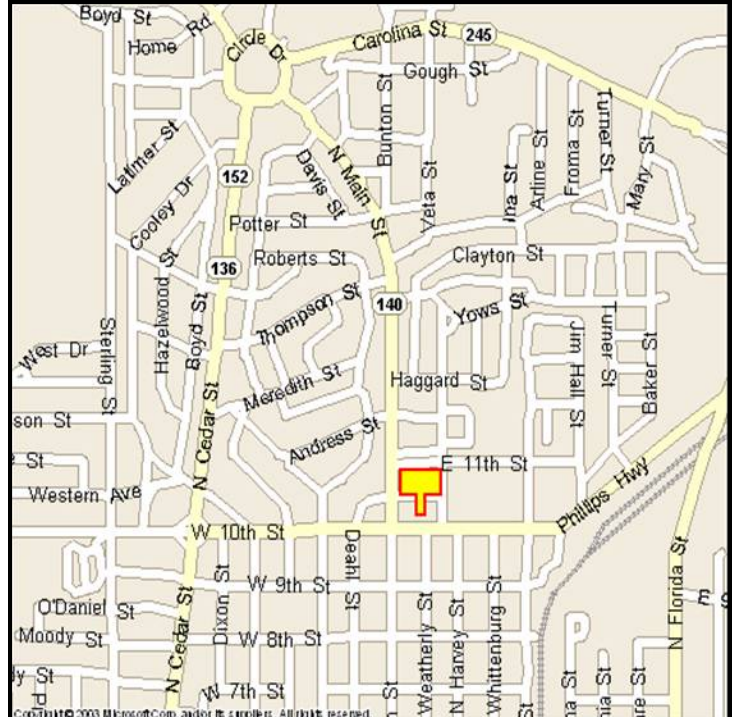

PANEL ID:

THU-15A (Top)
THU-15B (Bottom)

For More Information, Please Call

877.583.3801

E-mail - sales@lookoutdoor.biz