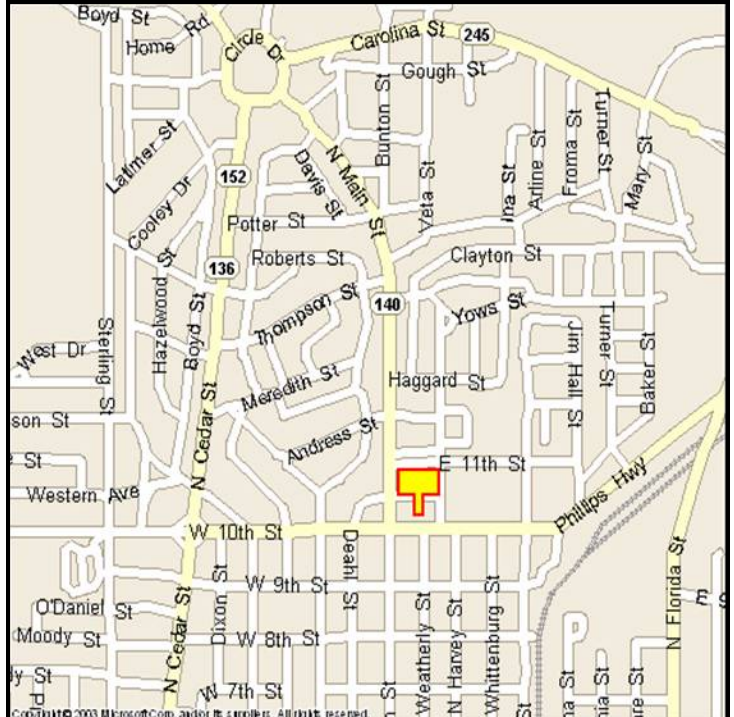

PANEL ID:

THU-15A (Top)
THU-15B (Bottom)

For More Information, Please Call

877.583.3801

E-mail - sales@lookoutdoor.biz