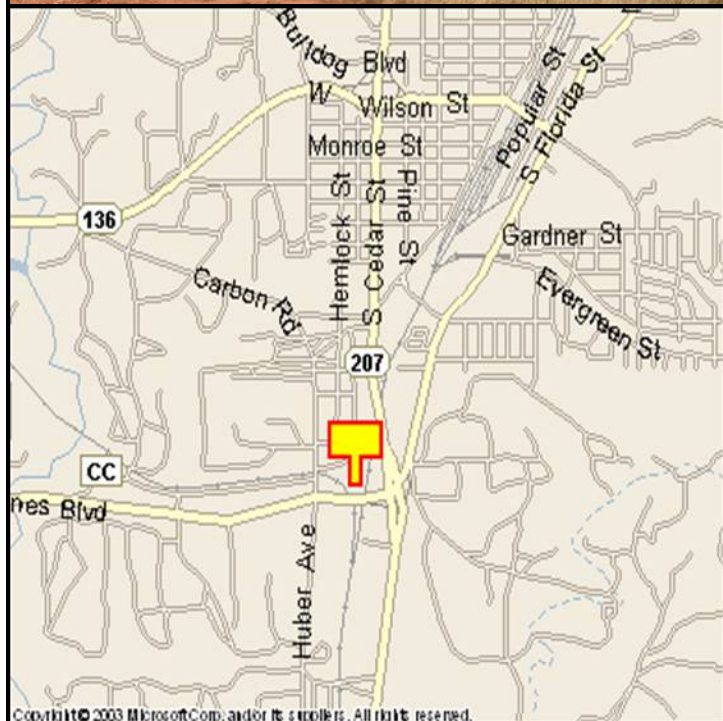

BORGER, HUTCHINSON COUNTY, TEXAS

MARKET:

Completely remodeled billboard with exposure to northbound traffic from Panhandle and to those coming from Fairlanes on FM 1551. Take one face or you can combine top and bottom for maximum coverage.

LOCATION:

@ JCT FM 1551 - Borger

HIGHWAY:

207

ORIENTATION:

Side of Pavement - West
For Traffic - Northbound

FACE:

Position - Cross Read
Size - 8' H x 12' W
Illuminated - No

TERM:

12, 24 & 36 Months

GPS:

Latitude: 35.6414
Longitude: -101.3977

WEEKLY IMPRESSIONS:

24,600

PANEL ID:

THU-14C (Top)
THU-14D (Bottom)