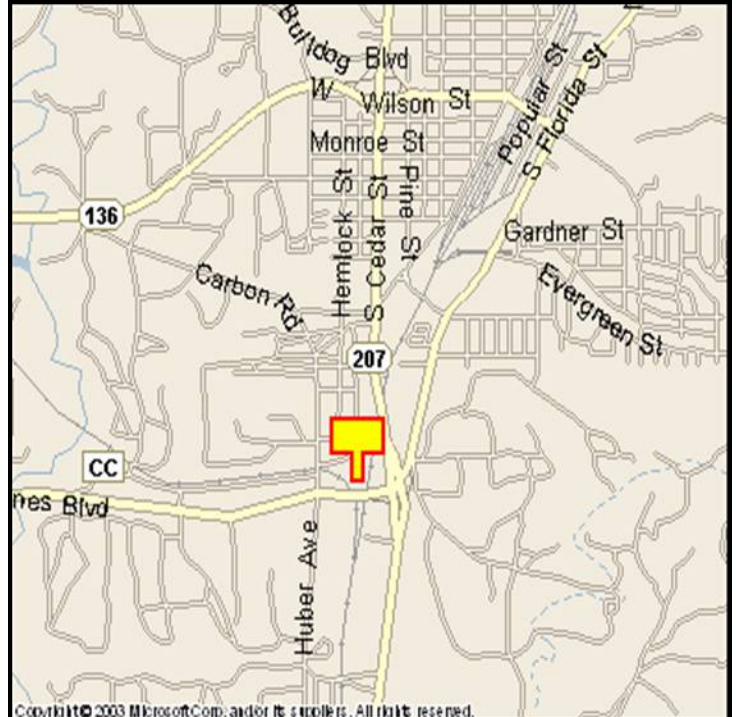

PANEL ID:

THU-14C (Top)
THU-14D (Bottom)

For More Information, Please Call
877.583.3801

E-mail - sales@lookoutdoor.biz